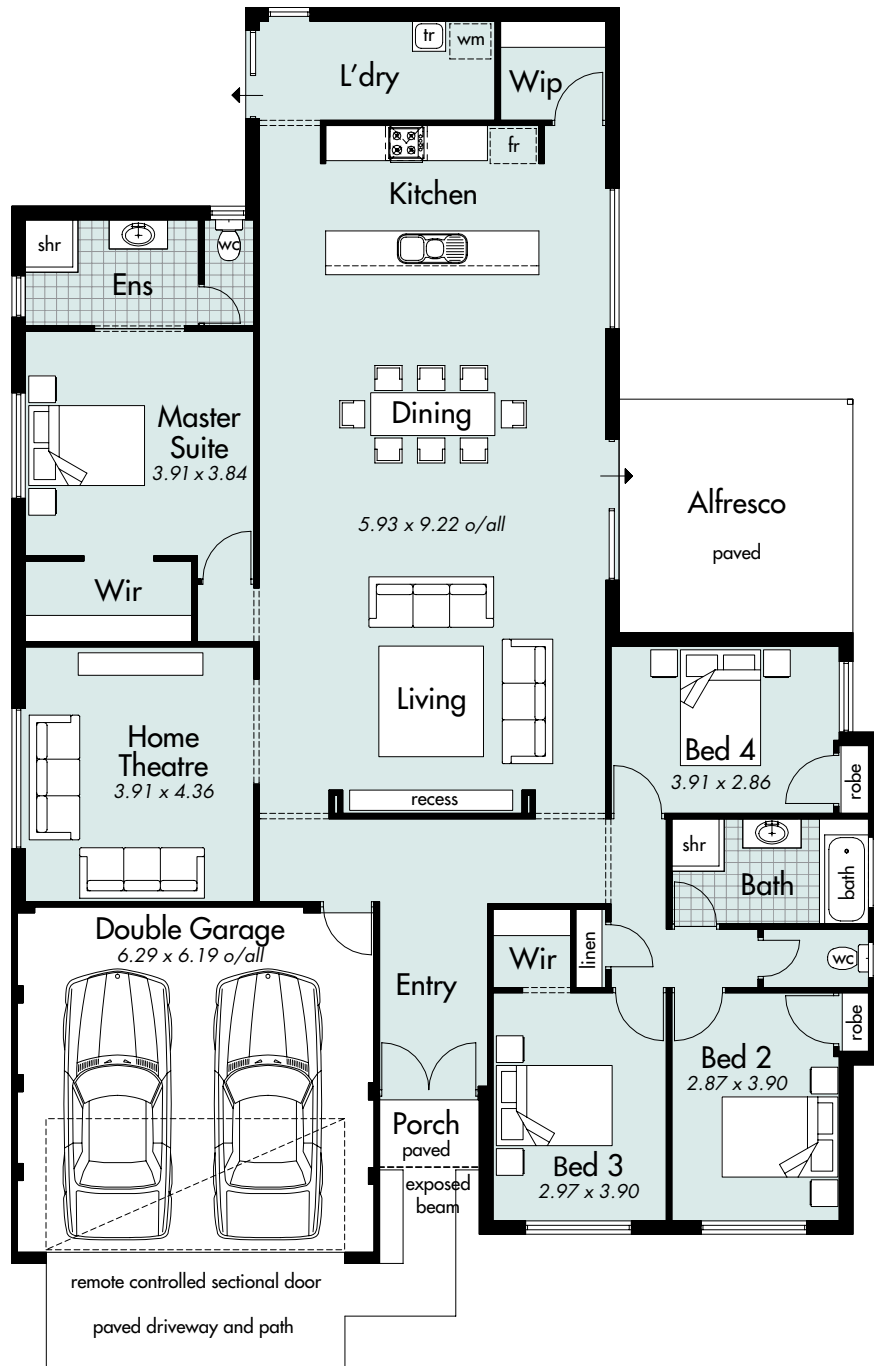

THE VASSE

House area 209.63m²
Total area 265.75m²
House width 14.89m
House depth 21.49m

Metro Ph: (08) 9366 0300
South West Ph: (08) 9780 9333
Geraltion Ph: (08) 992 1835

Display Centre Opening Times
 Monday and Wednesday 2-5pm
 Saturday, Sunday and Public Holidays 1-5pm