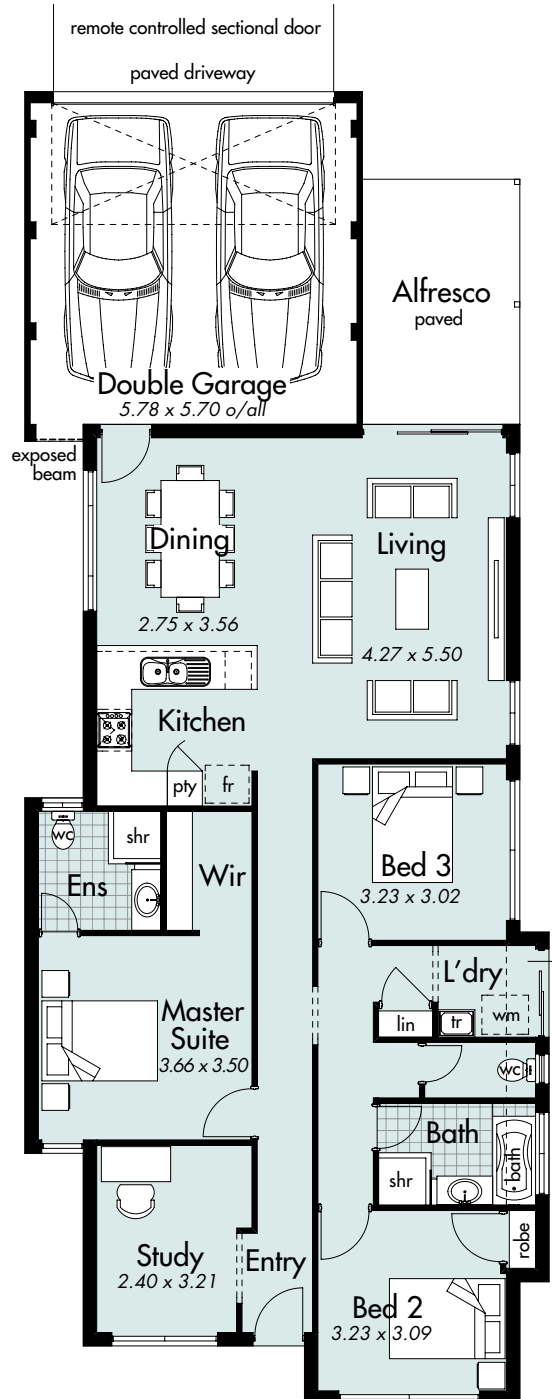

THE TROJAN

House area 130.88m²
Total area 175.46m²
House width 8.98m
House depth 22.49m

Metro Ph: (08) 9366 0300
South West Ph: (08) 9780 9333
Geraldton Ph: (08) 9921 8835

Display Centre Opening Times
 Monday and Wednesday 2-5pm
 Saturday, Sunday and Public Holidays 1-5pm