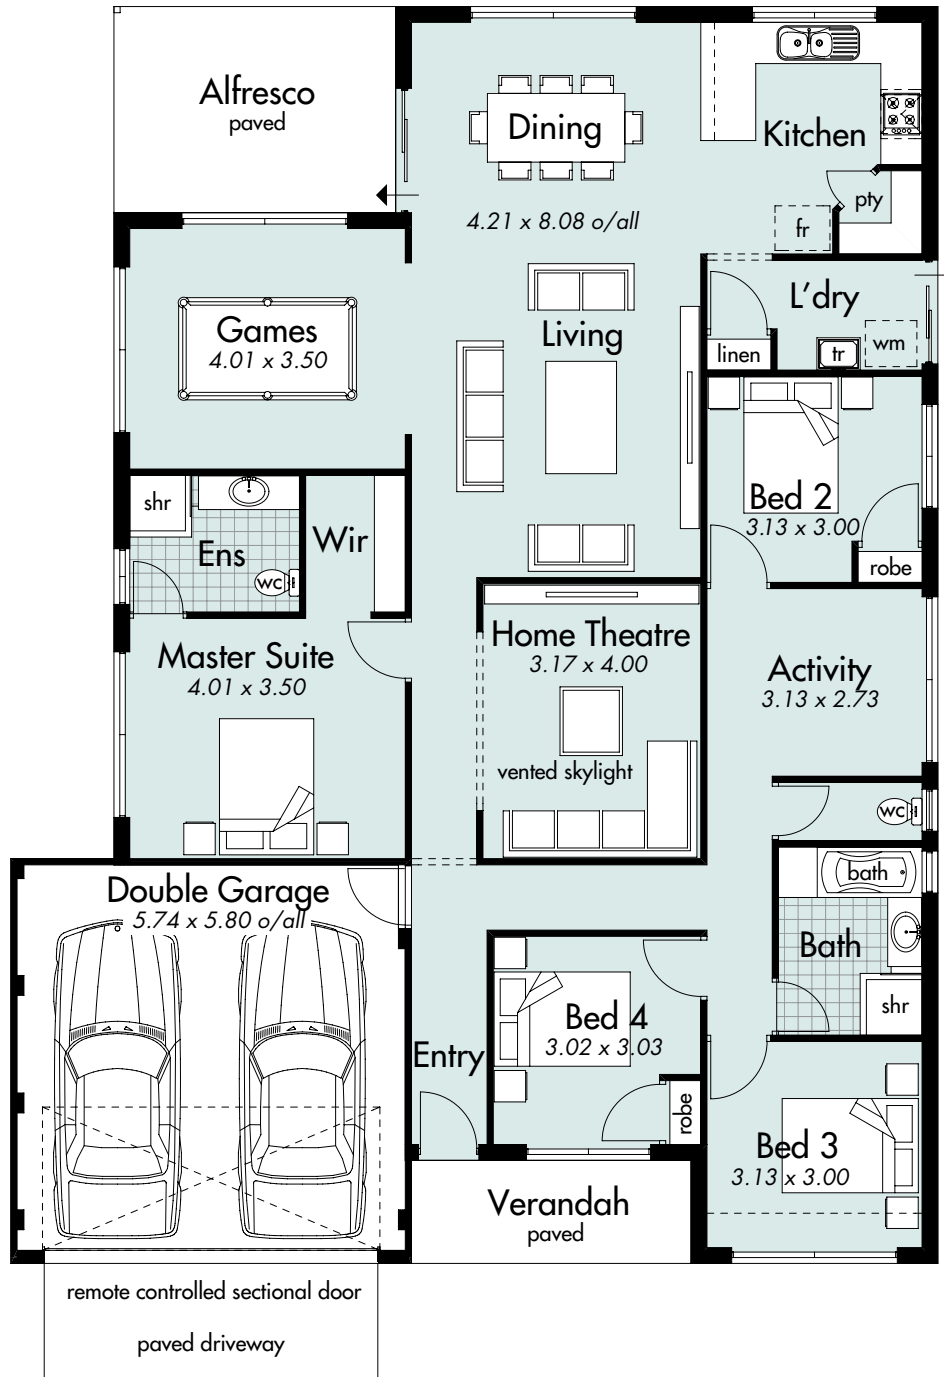

THE TITAN

House area 176.26m²
Total area 228.13m²
House width 13.49m
House depth 18.29m

Metro Ph: (08) 9366 0300
South West Ph: (08) 9780 9333
Geraldton Ph: (08) 9921 8835

Display Centre Opening Times
 Monday and Wednesday 2-5pm
 Saturday, Sunday and Public Holidays 1-5pm