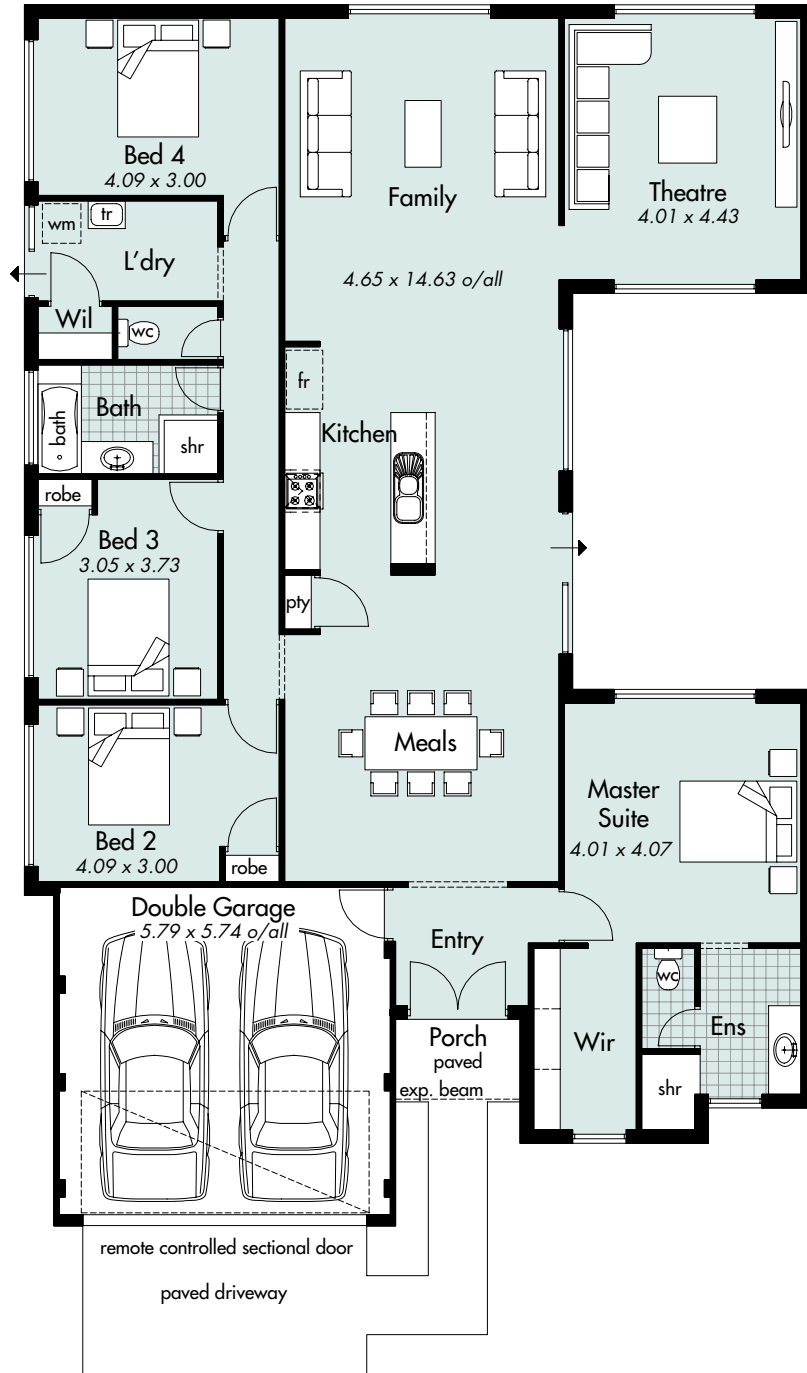

THE GOLDEN BAY

House area 198.26m²
Total area 234.23m²
House width 13.39m
House depth 20.69m

Metro Ph: (08) 9333 4010
South West Ph: (08) 9780 9333
Geraltion Ph: (08) 9921 8835

Display Centre Opening Times
 Monday and Wednesday 2-5pm
 Saturday, Sunday and Public Holidays 1-5pm