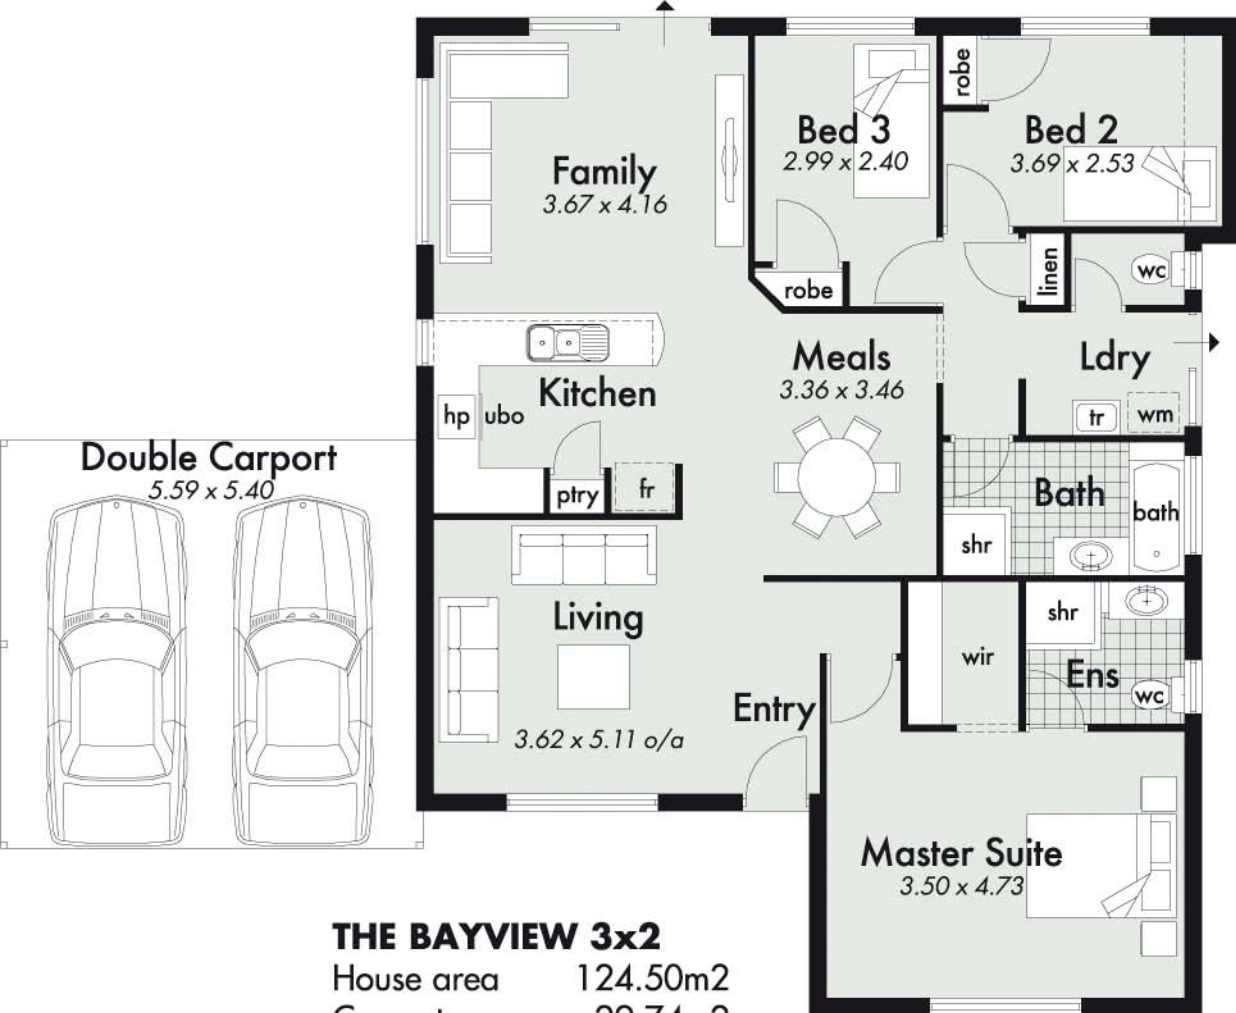

THE BAYVIEW 3x1

House area	114.12m ²
Carport area	29.74m ²
Total area	143.86m ²
Perimeter	44.16m
House width	16.39m
House depth	11.19m

THE BAYVIEW 3x2

House area	124.50m ²
Carport area	29.74m ²
Total area	154.24m ²
Perimeter	48.16m
House width	15.89m
House depth	13.19m