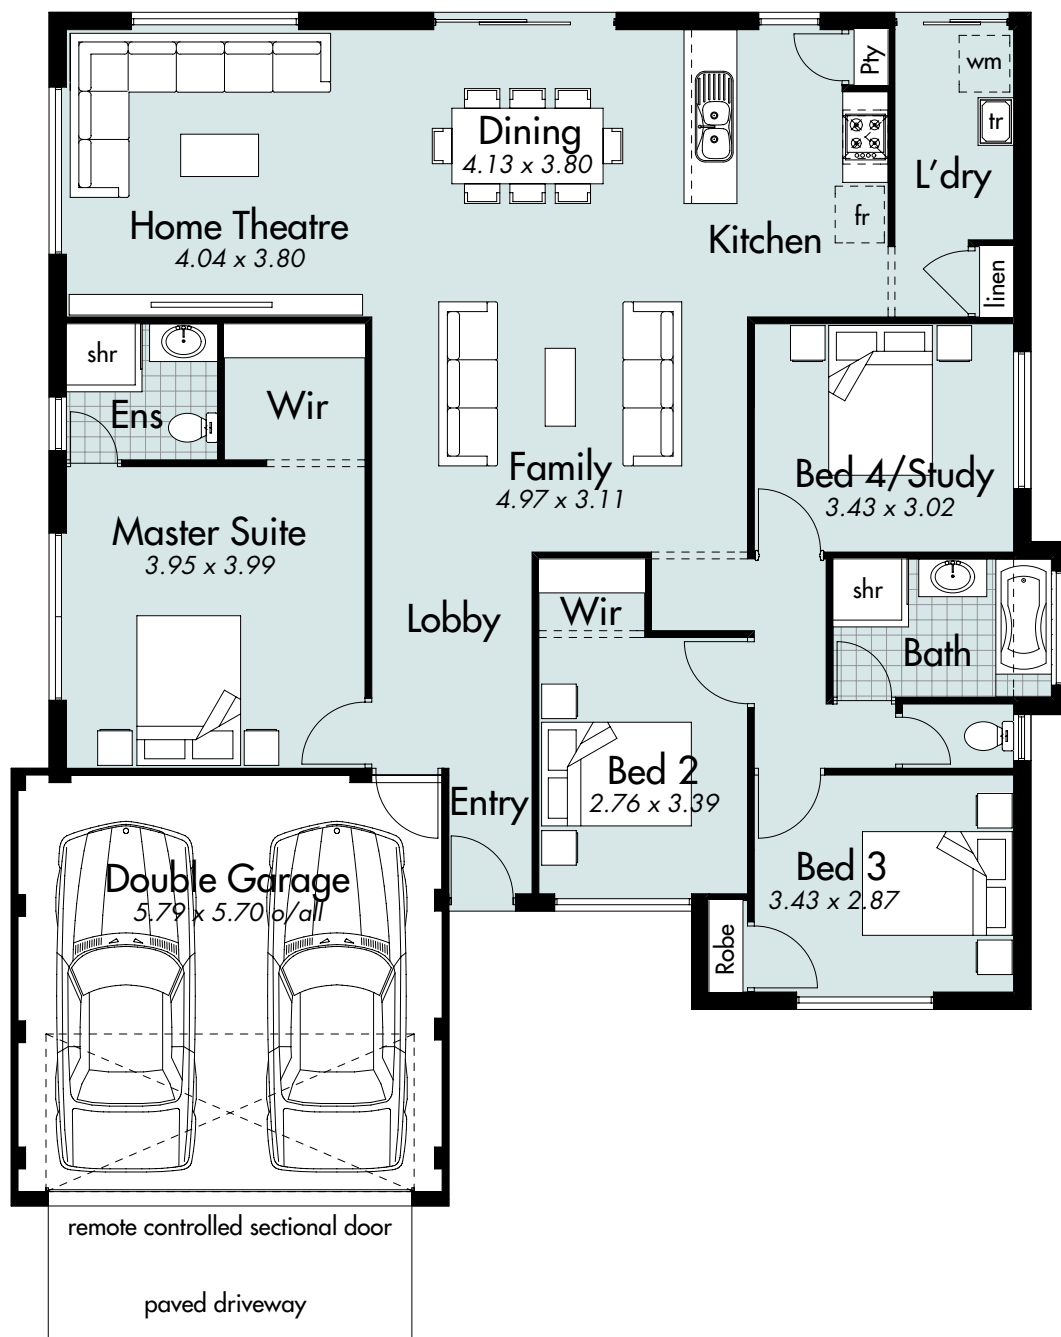

# The Apex

House area	152.07m <sup>2</sup>
Carport area	32.89 m <sup>2</sup>
Total area	184.96 m <sup>2</sup>
Perimeter	76.52 m
House width	13.99 m
House depth	15.79 m