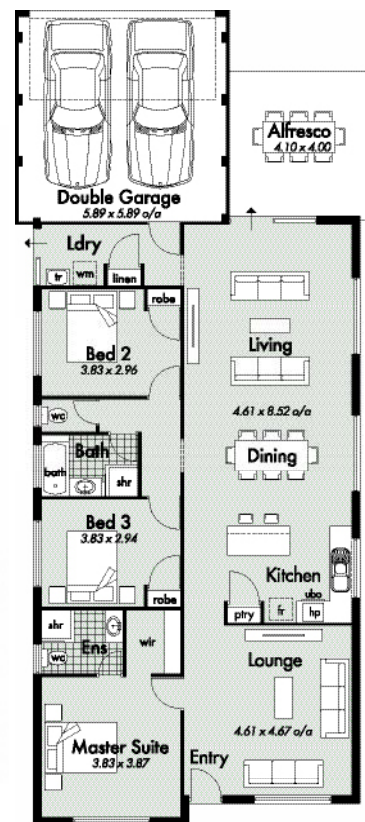

“Check out my new Domain.”