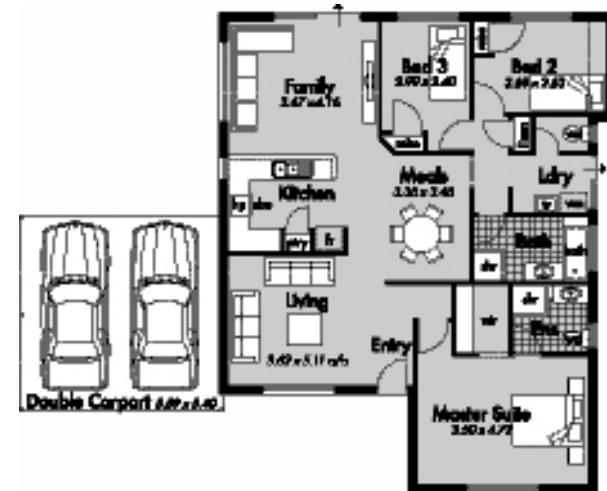

“Check out my new Domain.”