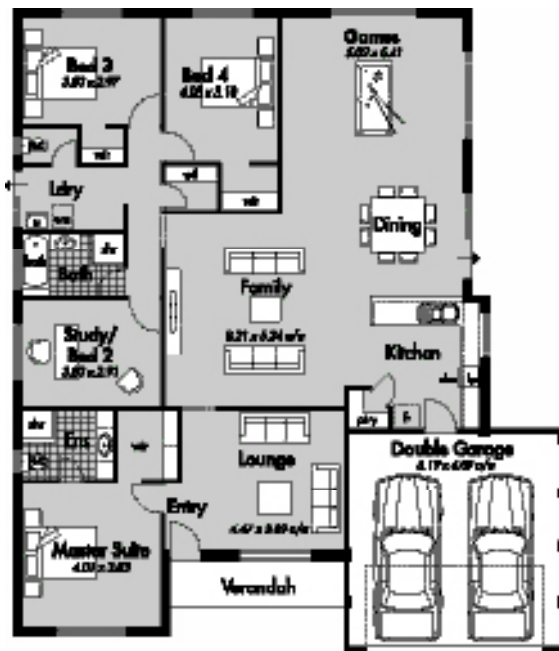

“Check out my new Domain.”