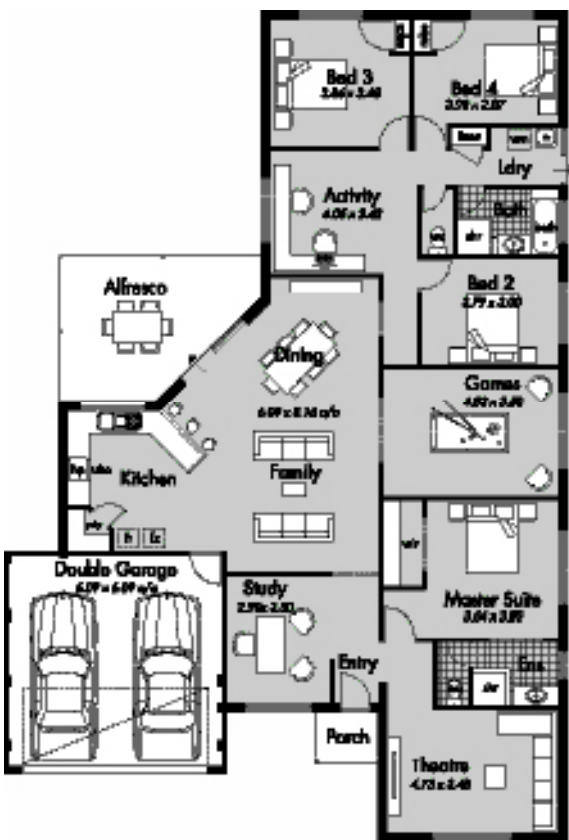

“Check out my new Domain.”