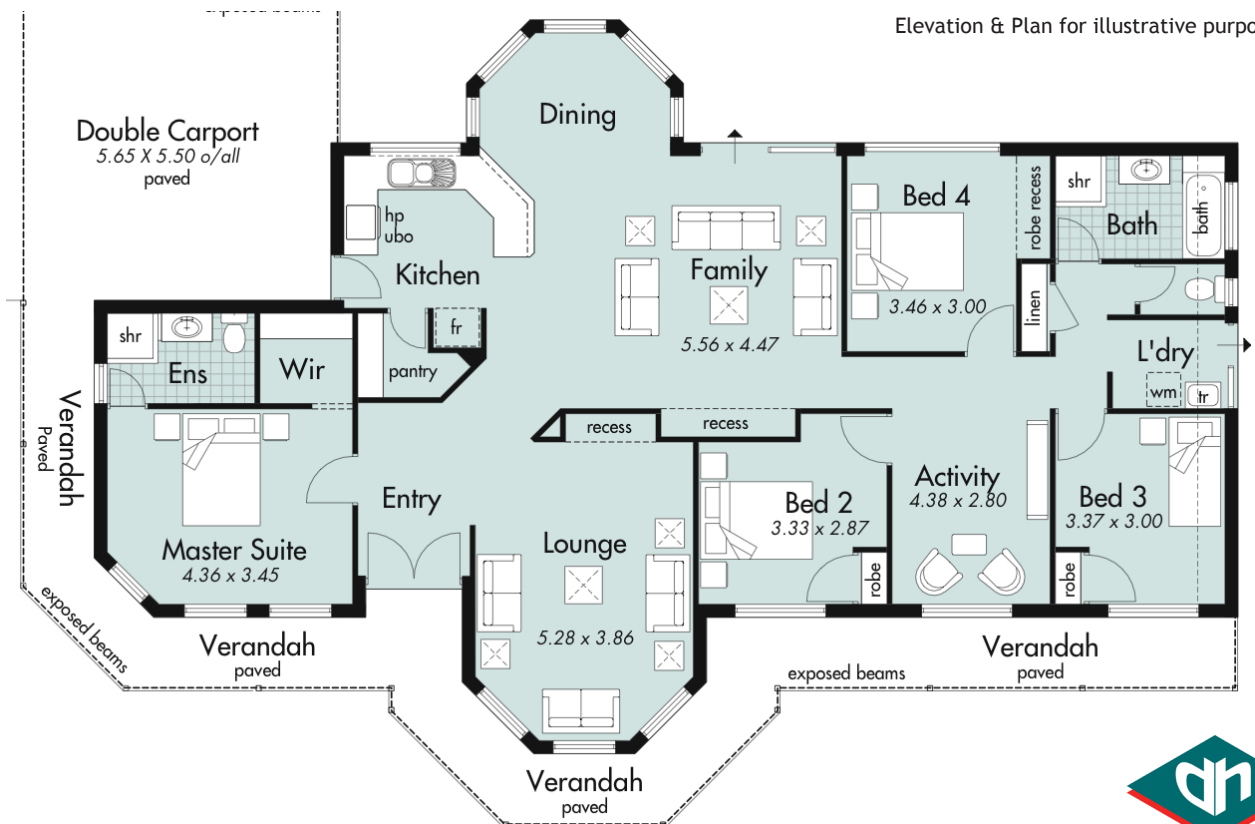

Lot 183 Valentine Road, Binningup House & Land Packages from \$407,900

Elevation & Plan for illustrative purposes only

Block Size 606 m²
House Total Area 242.06 m²

Includes:

- Floor coverings
- Window treatments
- Paved crossover allowance
- Site cost allowance
- Front landscaping allowance
- Fencing allowance