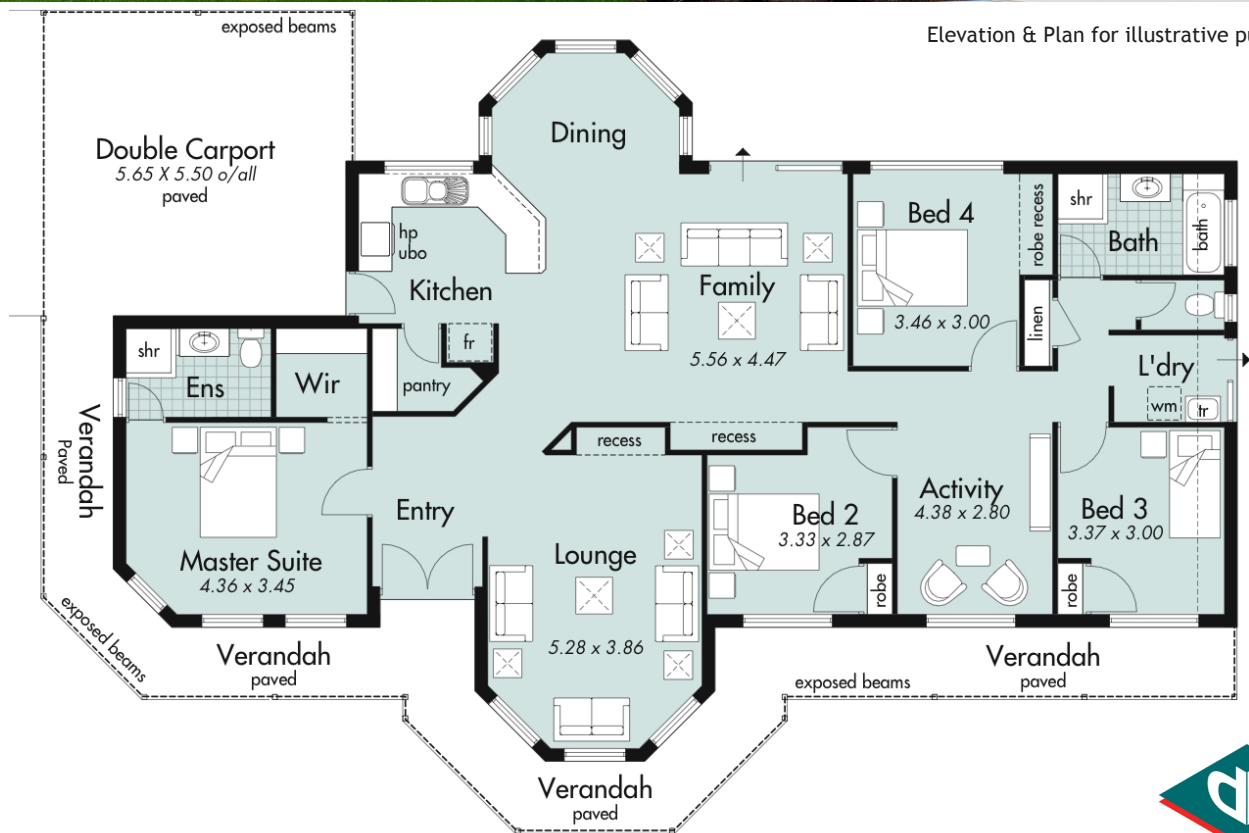

Lot 1576 Apsley Circle, Millbridge House & Land Packages from \$364,500

Block Size 695 m²
House Total Area 242.06 m²

Includes:

- Floor coverings
- Window treatments
- Paved crossover allowance
- Site cost allowance
- Front landscaping allowance
- Fencing allowance