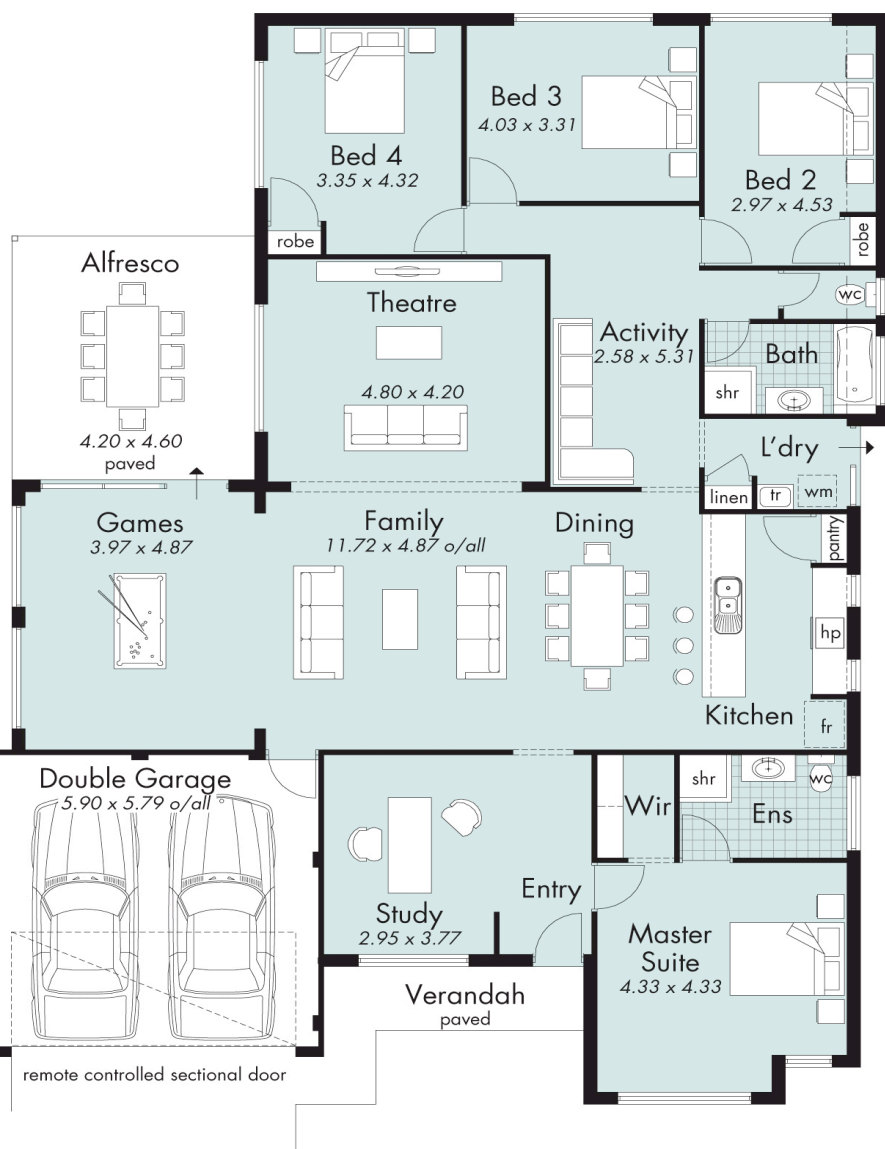

# Lot 1444 Duncan Loop, Millbridge House & Land Packages from \$352,900

Block Size: 648m<sup>2</sup>  
Total House Size: 279.54m<sup>2</sup>

## Inclusions

- Floor coverings
- Window treatments
- Paved crossover allowance
- Site cost allowance
- Front landscaping allowance
- Fencing allowance

Contact Janelle Taylor 0439 897 370 or [taylorj@plunketthomes.com.au](mailto:taylorj@plunketthomes.com.au)  
Kim Taylor 0424 148 906 or [taylorlk@plunketthomes.com.au](mailto:taylorlk@plunketthomes.com.au)