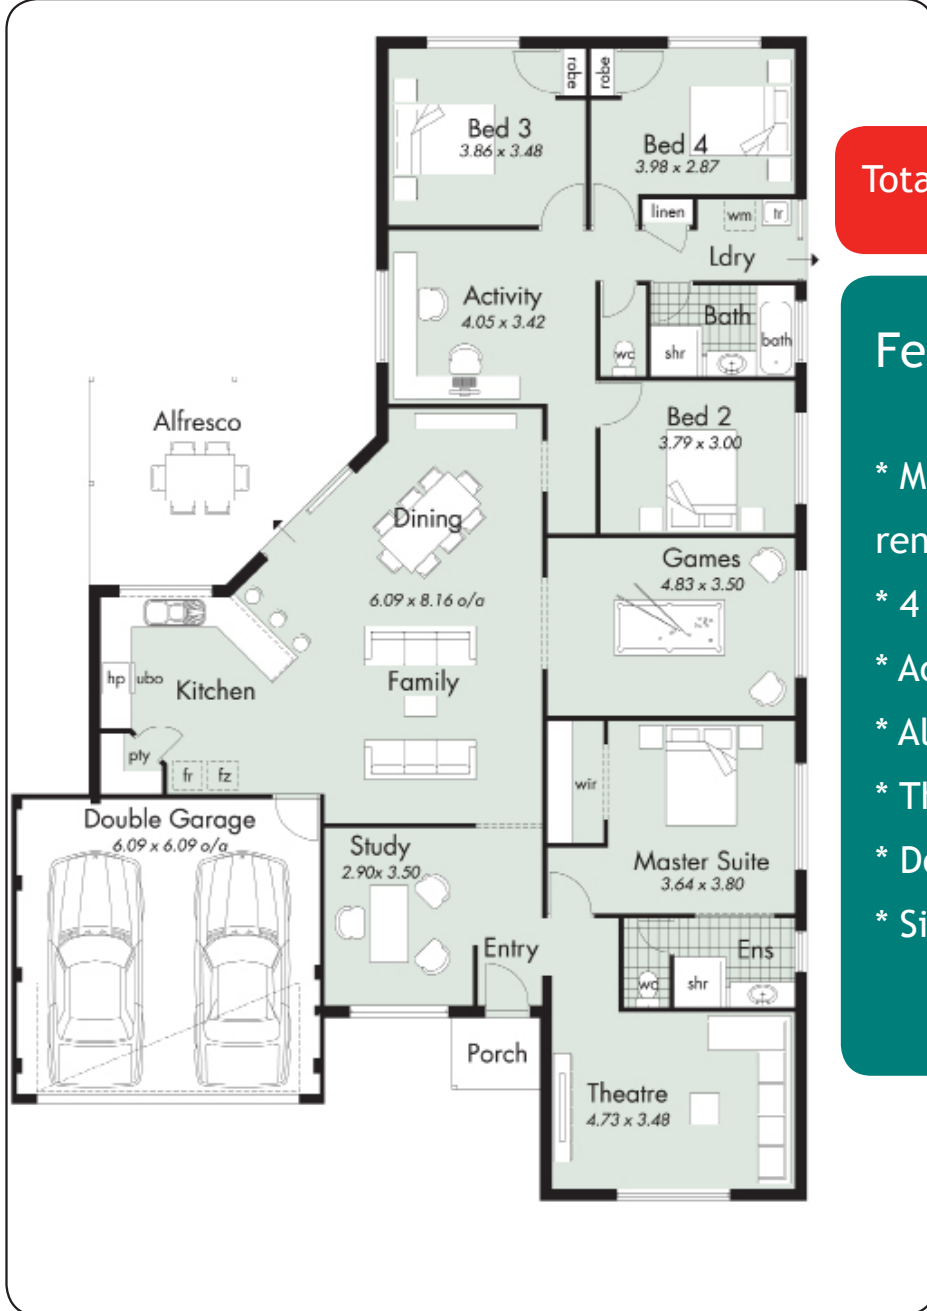

# Byford Central House and Land Packages Available from \$390,000

Elevation & Plan for illustrative purposes only

**Total House Area**      **270 sqm**

- Features:**
- \* Modern Elevation with feature render
  - \* 4 Bedrooms
  - \* Activity
  - \* Alfresco
  - \* Theatre
  - \* Double garage with Sectional Door
  - \* Siteworks Allowance of \$10,000