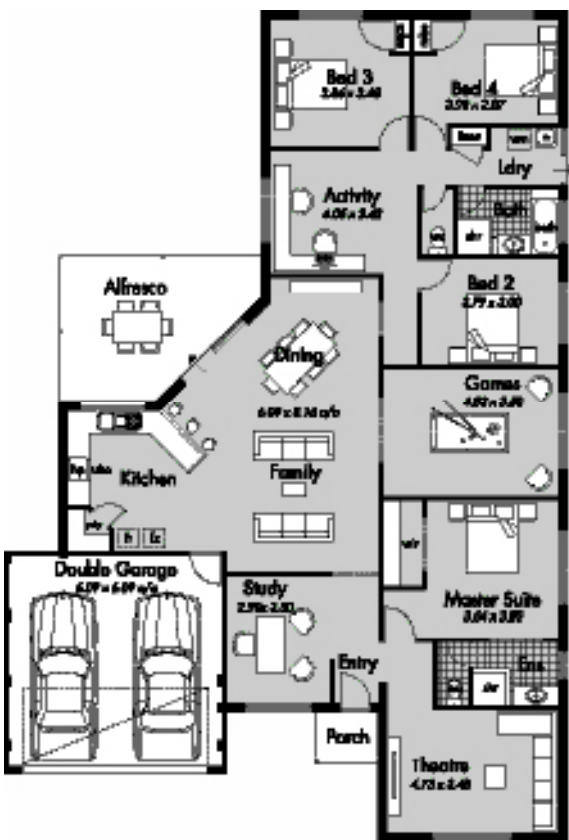

"Check out my new Domain."