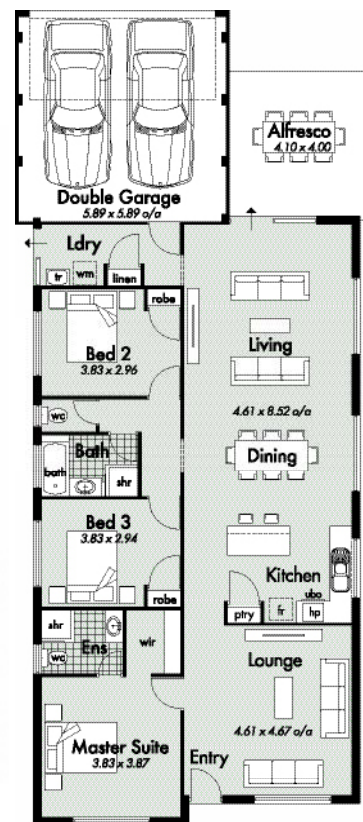

"Check out my new Domain."