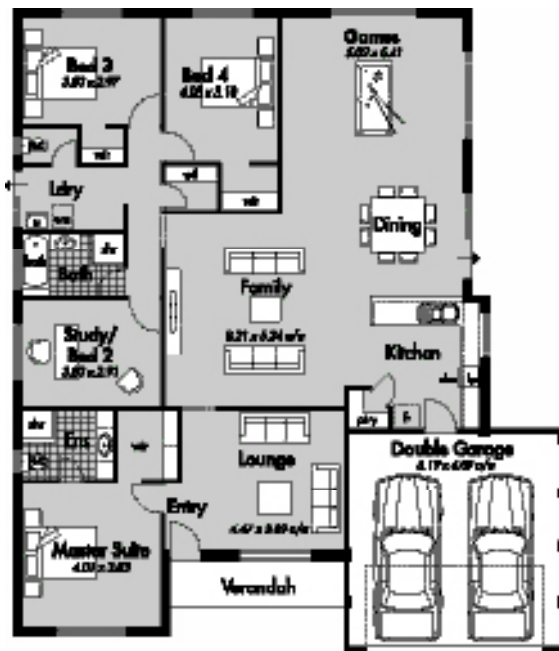

"Check out my new Domain."