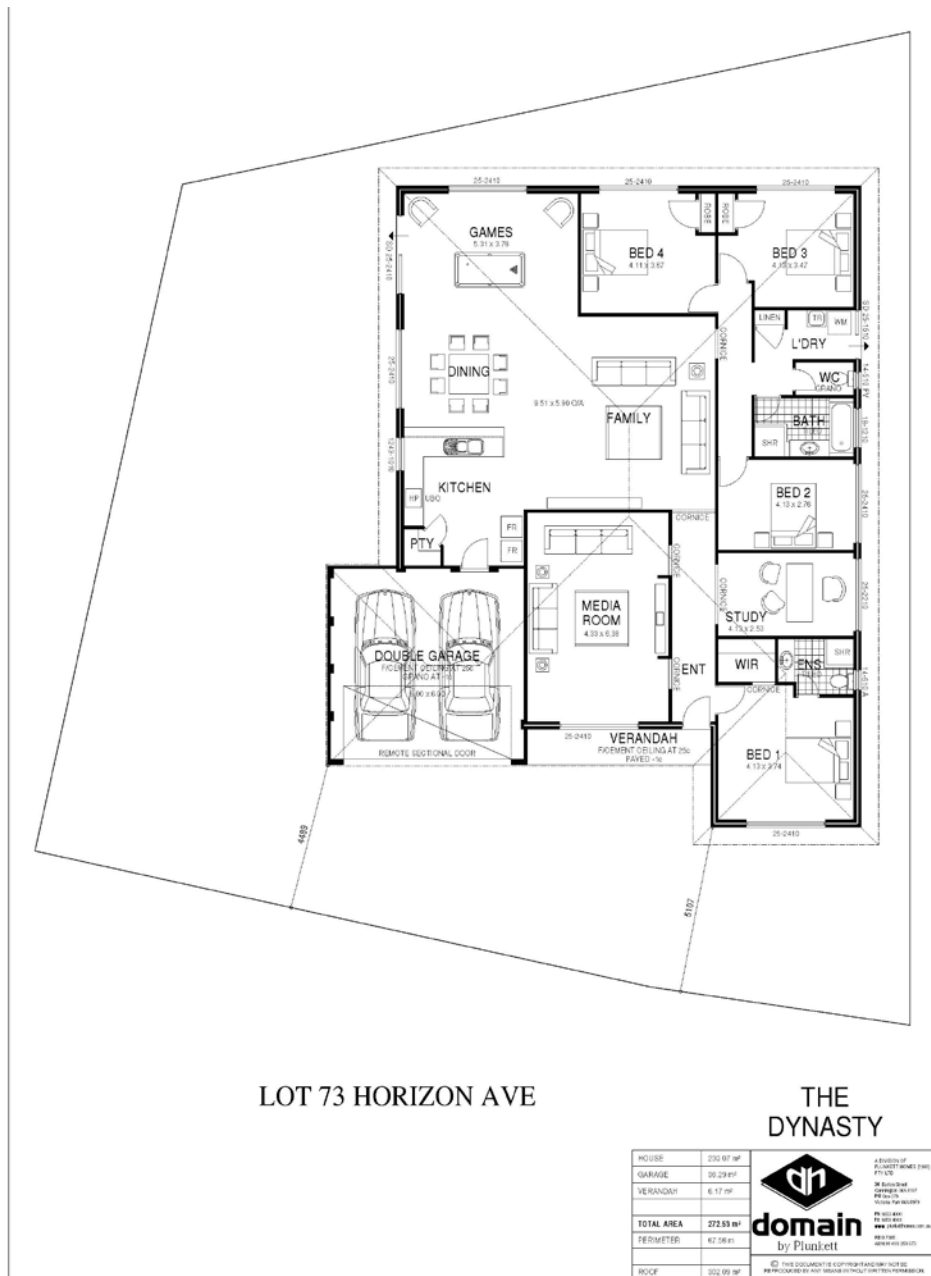

Lot 73 Horizon Rd, Harvey House & Land Packages from \$367,950

Elevation & Plan for illustrative purposes only

Block Size 626 m²
House Total Area 272 m²

- Includes:
- * Site Cost Allowances
 - * Window Treatments
 - * Floor Coverings
 - * Interior Wall Painting
 - * Large Home Theatre
 - * Double Lock Up Garage