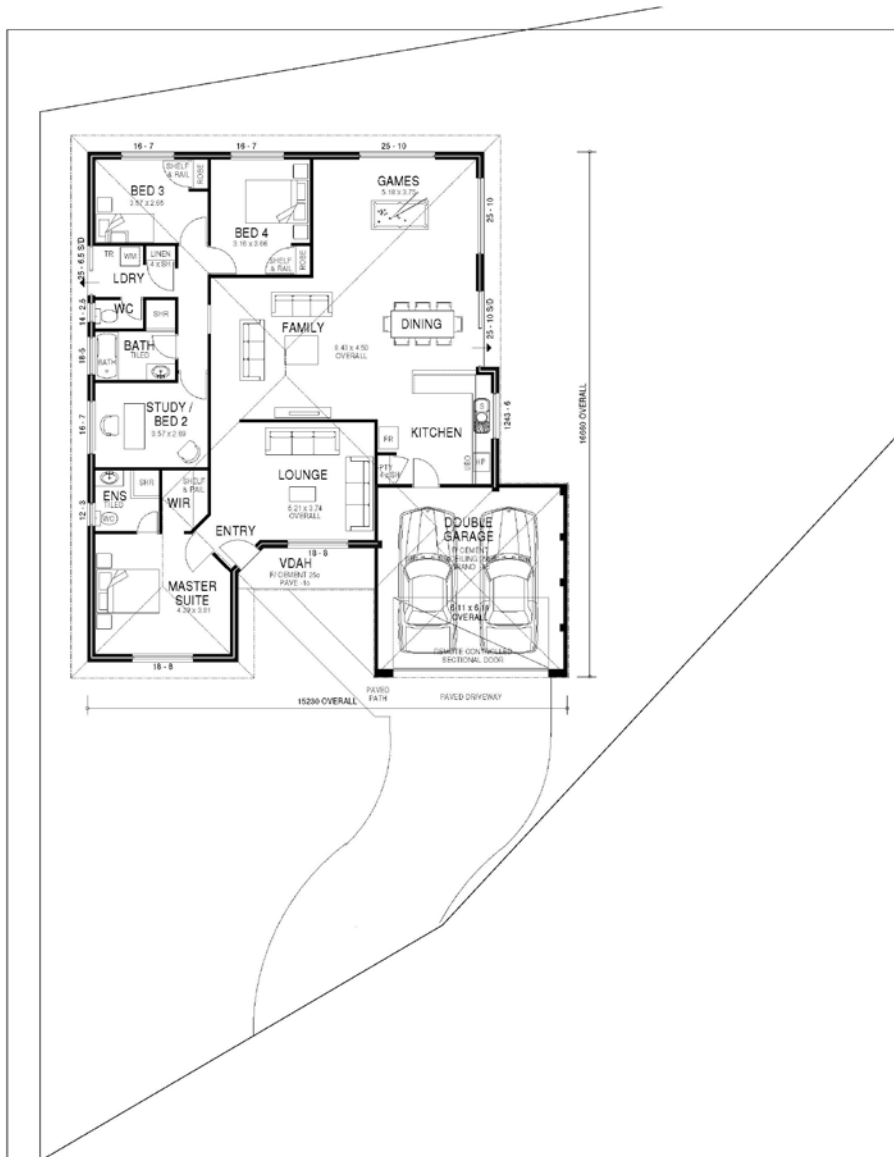

Lot 65 Westwind, Harvey House & Land Packages from \$342,000

Elevation & Plan for illustrative purposes only

Block Size 822 m²
House Total Area 213 m²

Includes:

- * Site Cost Allowances
- * Window Treatments
- * Floor Coverings
- * Interior Wall Painting
- * Large Games Room
- * Double Lock Up Garage

HOUSE	171.37 m ²		<small> A PROFESSIONAL ARCHITECTURAL SKETCH IS NOT A CONTRACT DOCUMENT IT IS FOR INFORMATION ONLY AND DOES NOT REPRESENT A COMMITMENT TO CONSTRUCTION </small>	MODEL DESCRIPTION:	DRAWING DESCRIPTION:	CLIENT :	REVISIONS
GARAGE	26.69 m ²			THE LIBERTY	SKETCH		
VERANDAH	0.28 m ²			TYPE: RVH GARAGE - STD BRICK	SCALE: 1:100	JOB ADDRESS :	
TOTAL OF AREA	213.54 m ²			SPECIFICATION:	DRAWN:	D & E N ^o .	
PERIMETER	58.06 m			CODE: LU1	DATE:		