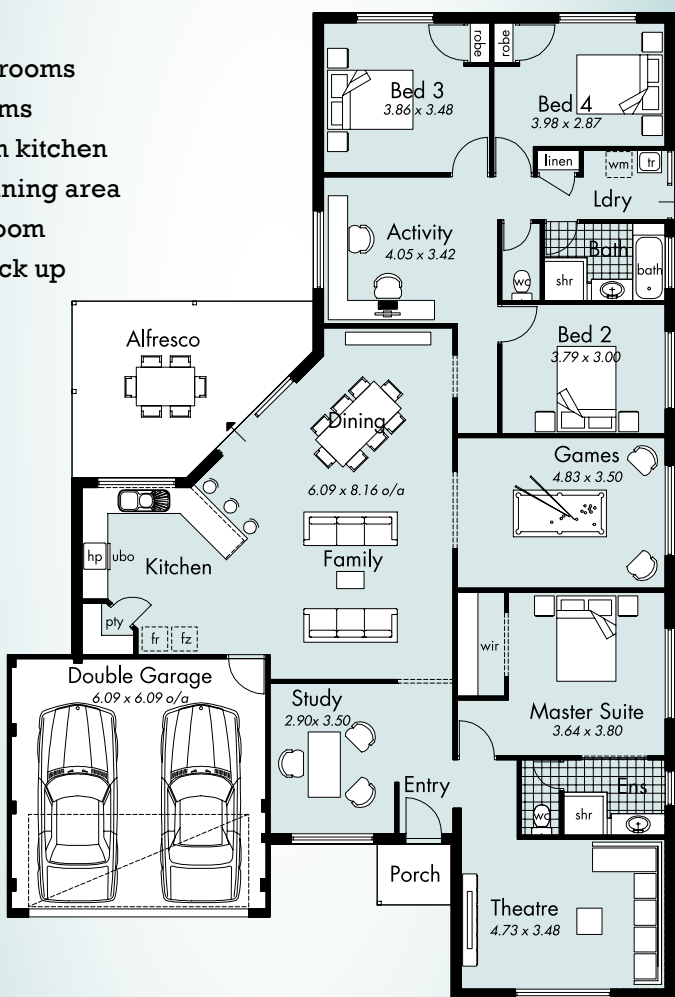

The Luxe

Over 270.46m² of total living area

Includes:

- ✓ 4 big bedrooms
- ✓ 2 bathrooms
- ✓ Open plan kitchen
- ✓ Family/Dining area
- ✓ Theatre room
- ✓ Double lock up garage
- ✓ Alfresco

**'MOVE IN
AND START
LIVING'**
From
\$205,340*

call us
now

The Complete Package includes:

- ✓ Full floor coverings
- ✓ Window treatments
- ✓ Quality tiling in all wet areas
- ✓ Light fittings
- ✓ Internal wall paint
- ✓ Letterbox
- ✓ Lock up garage
- ✓ Clothes line