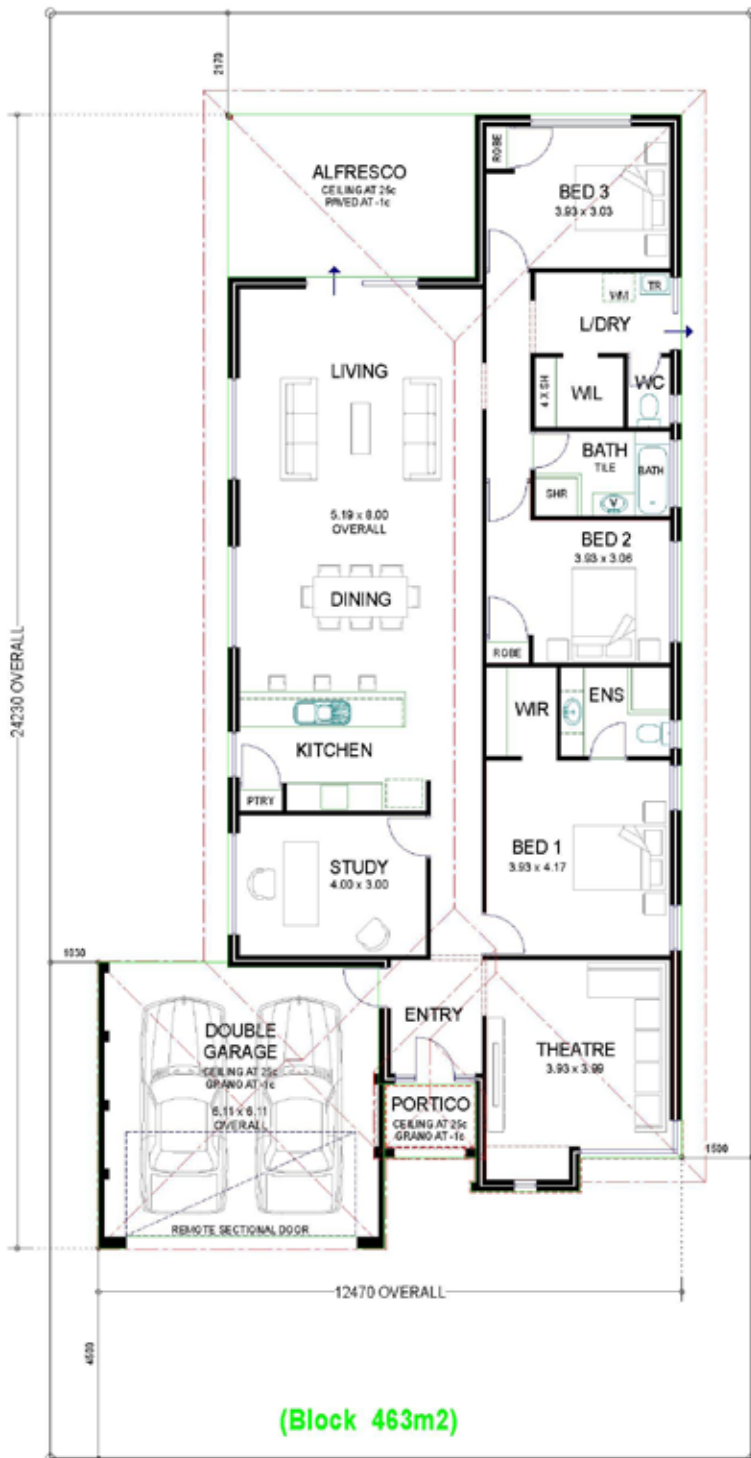

# Lot 194 Latrobe Place, Cambridge Estate House & Land Packages from \$358,000

Elevation & Plan for illustrative purposes only

Block Size: 463 m<sup>2</sup>  
House Area: 200 m<sup>2</sup>

## The STUDIO Includes:

- \* Sitecosts
- \* Window Treatments
- \* Floorcoverings
- \* 30m<sup>2</sup> Paving

Contact Nev Kelly 97809333 or [kellyn@plunketthomes.com.au](mailto:kellyn@plunketthomes.com.au)