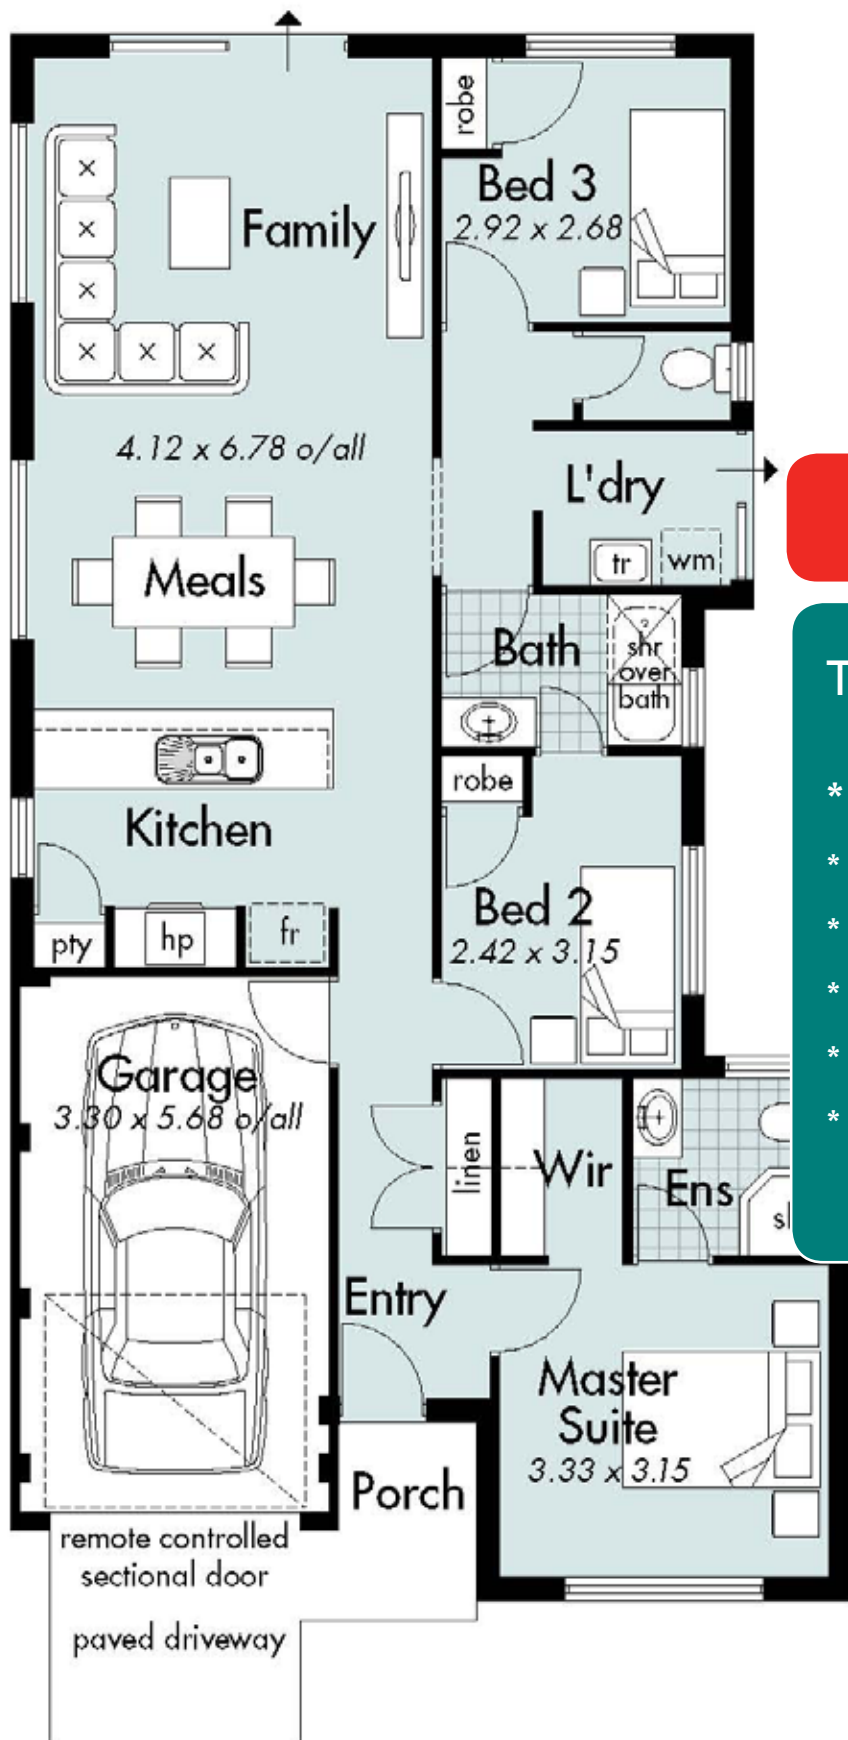

### Cottage Lots

### The Nollamara

- \* Modern Elevation
- \* 3 Bedrooms, 2 Bathrooms
- \* Open Plan Living
- \* Single garage with Sectional Door
- \* Chef Stainless Steel Appliances
- \* Plus site costs, development. compliance building guidelines