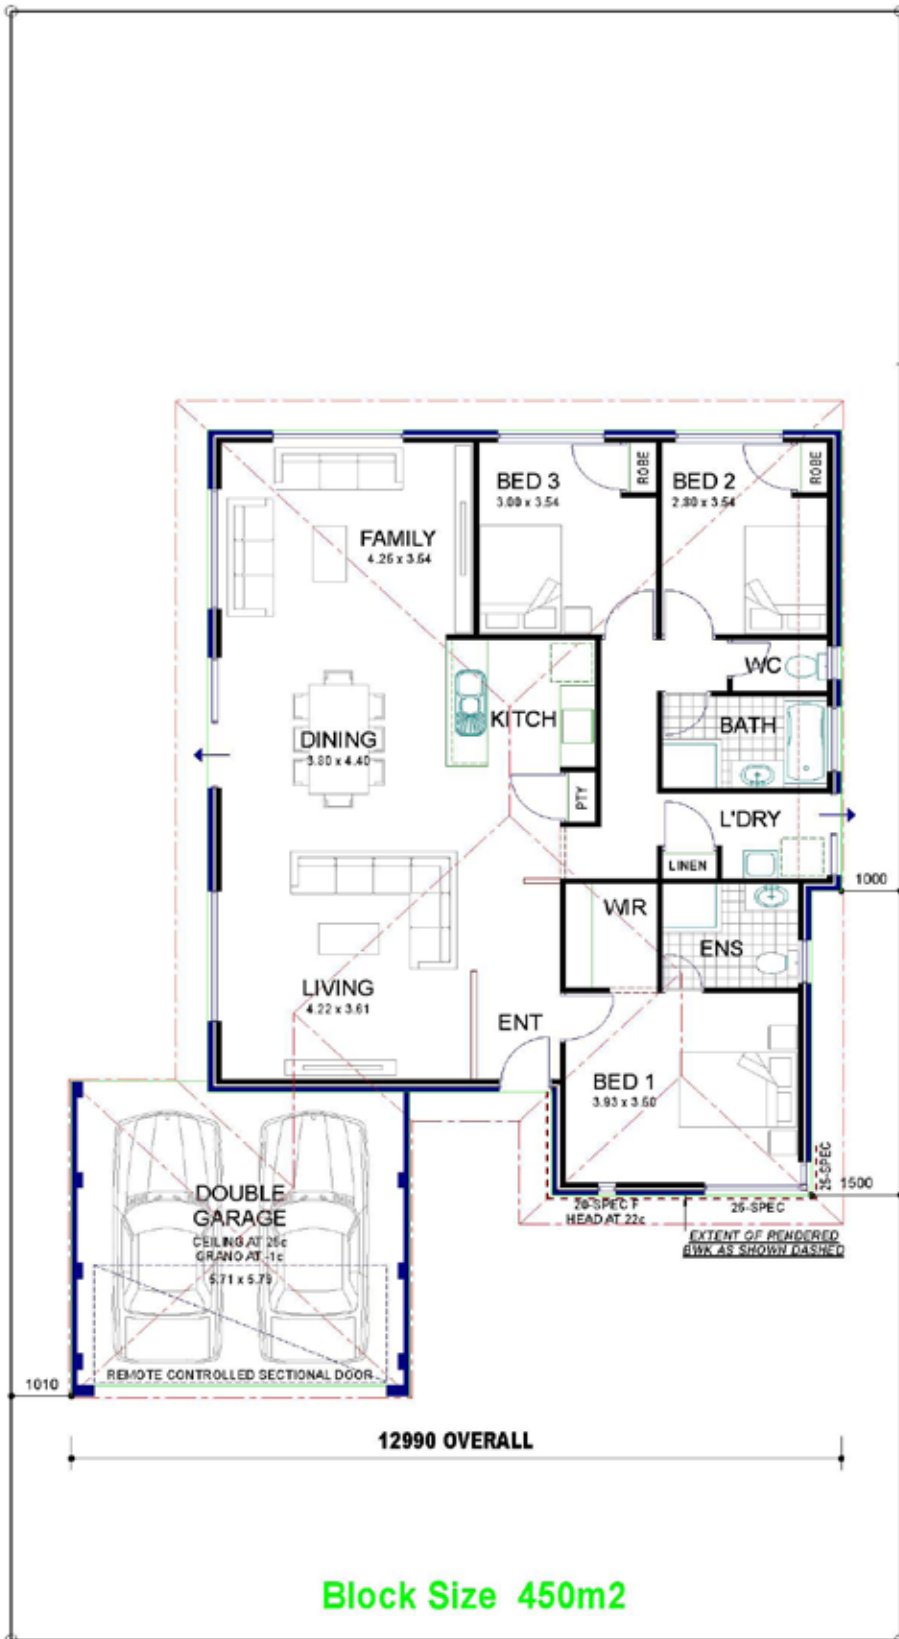

# Lot 196 Beachfields Drive, Cambridge Estate House & Land Packages from \$309,000

Block Size:

450 m<sup>2</sup>

The OUTLOOK Includes:

- \* Sitecosts
- \* Window Treatments
- \* Floorcoverings
- \* 30m<sup>2</sup> Paving