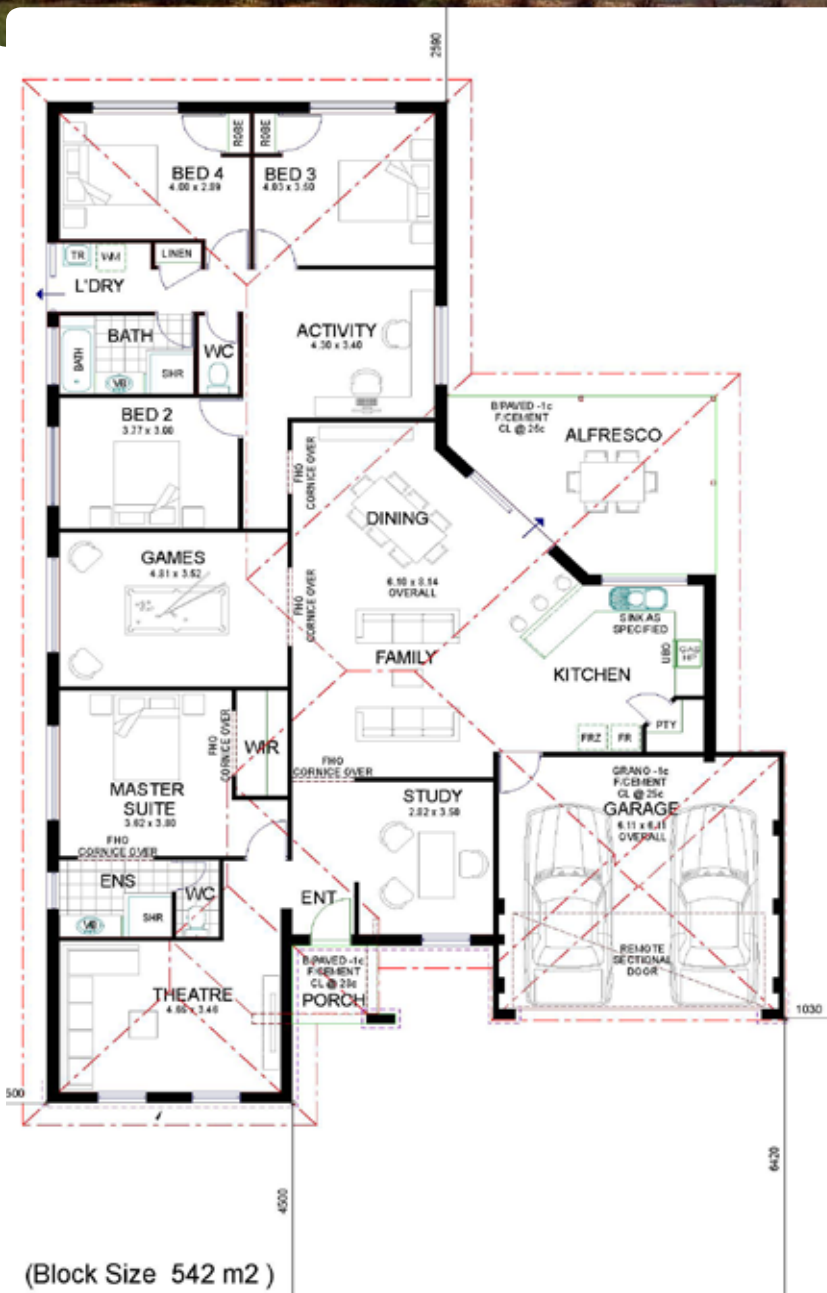

Lot 187 Cambridge Boulevard, Cambridge Estate House & Land Packages from \$385,000

Elevation & Plan for illustrative purposes only

Block Size: 542m²
House Area: 235m²

Includes:

- * Sitecosts
- * Window Treatments
- * Floorcoverings
- * 30m² Paving
- * Alfresco under main roof