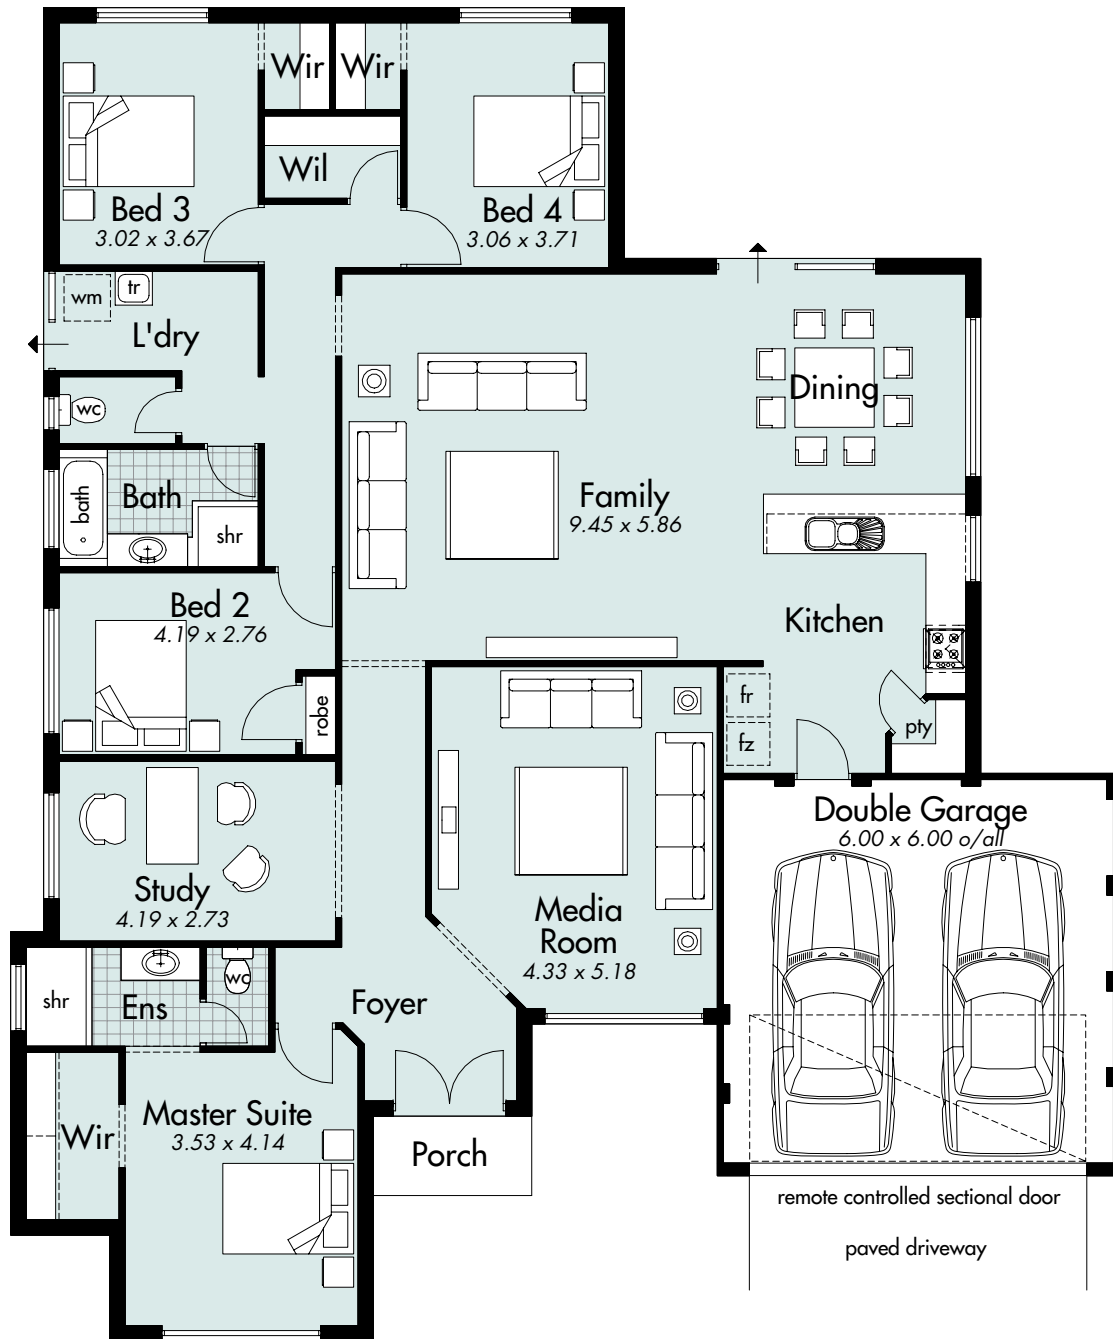

THE WATERLOO

House area 211.44m²
Total area 250.72m²
House width 16.79m
House depth 20.19m

Metro Ph: (08) 9333 4010
South West Ph: (08) 9780 9333
Geraltion Ph: (08) 9921 8835

Display Centre Opening Times
 Monday and Wednesday 2-5pm
 Saturday, Sunday and Public Holidays 1-5pm