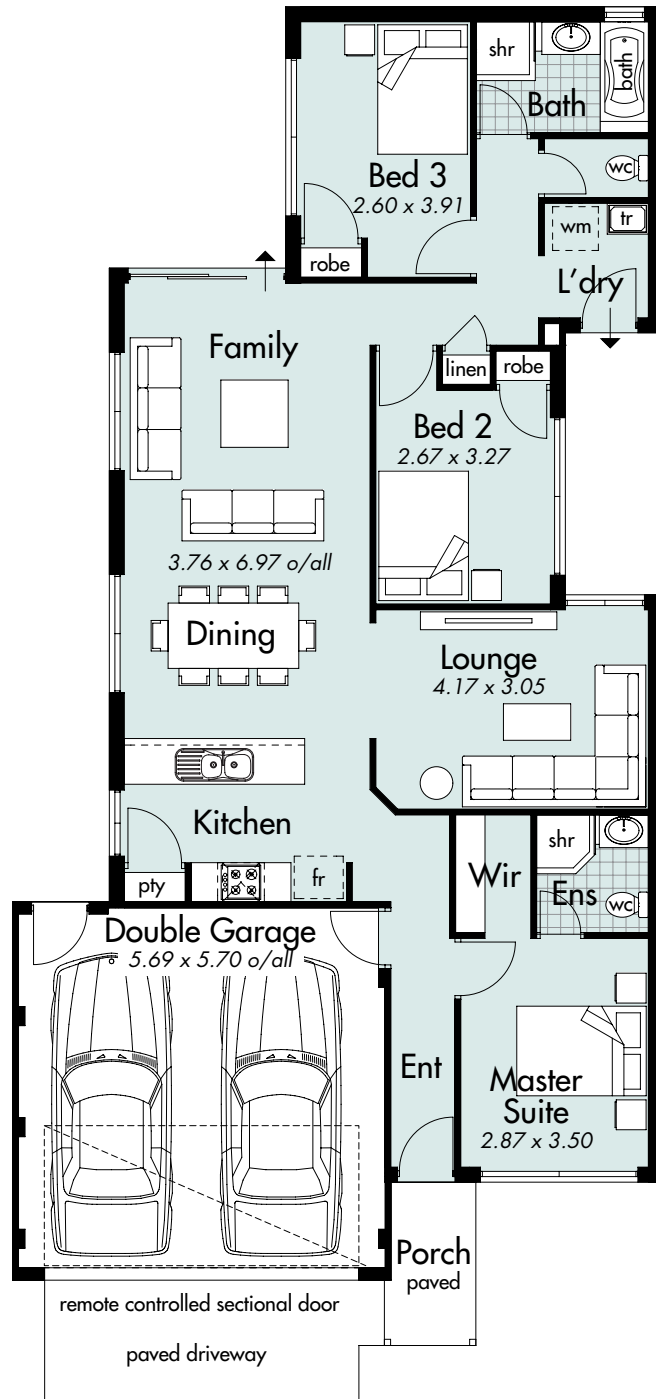

THE SUBIACO

House area 118.11m²
Total area 154.13m²
House width 9.96m
House depth 20.49m

Metro Ph: (08) 9333 4010
South West Ph: (08) 9780 9333
Geralton Ph: (08) 9921 8835

Display Centre Opening Times
 Monday and Wednesday 2-5pm
 Saturday, Sunday and Public Holidays 1-5pm