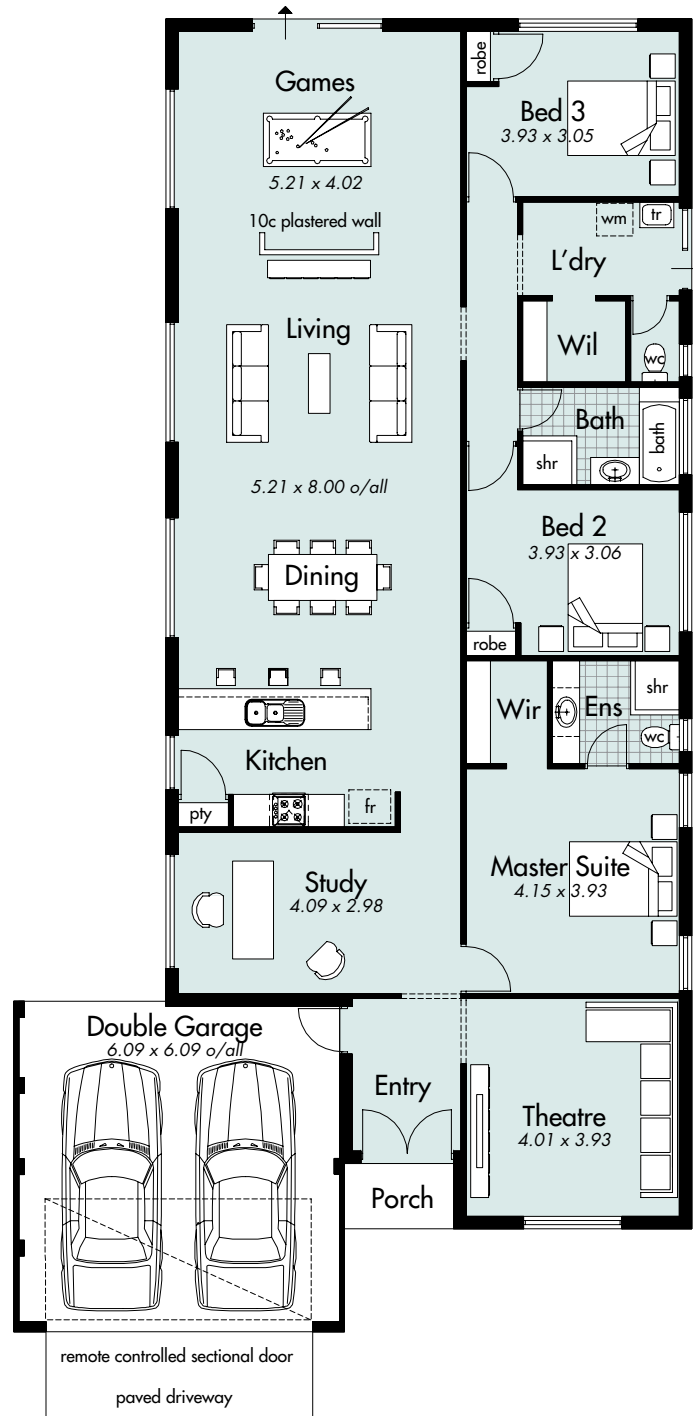

THE STUDIO

House area 200.35m²
Total area 239.29m²
House width 12.49m
House depth 24.19m

Metro Ph: (08) 9333 4010
South West Ph: (08) 9780 9333
Geralton Ph: (08) 9921 8835

Display Centre Opening Times
 Monday and Wednesday 2-5pm
 Saturday, Sunday and Public Holidays 1-5pm