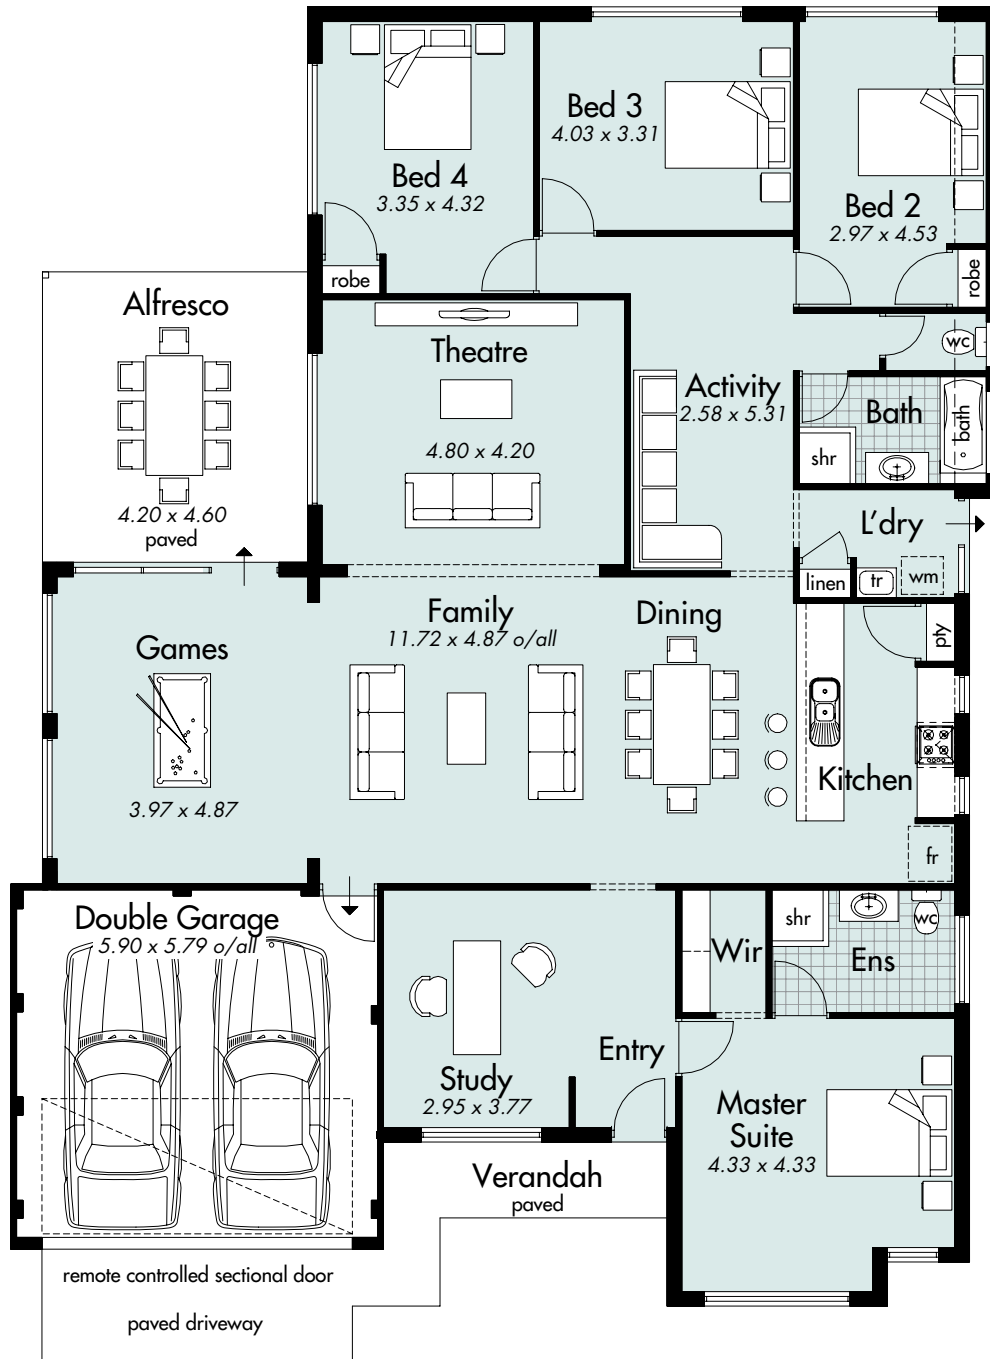

THE REALM

House area 221.60m²
Total area 279.54m²
House width 15.69m
House depth 20.59m

Metro Ph: (08) 9333 4010
South West Ph: (08) 9780 9333
Geraltion Ph: (08) 9921 8835
Display Centre Opening Times
 Monday and Wednesday 2-5pm
 Saturday, Sunday and Public Holidays 1-5pm