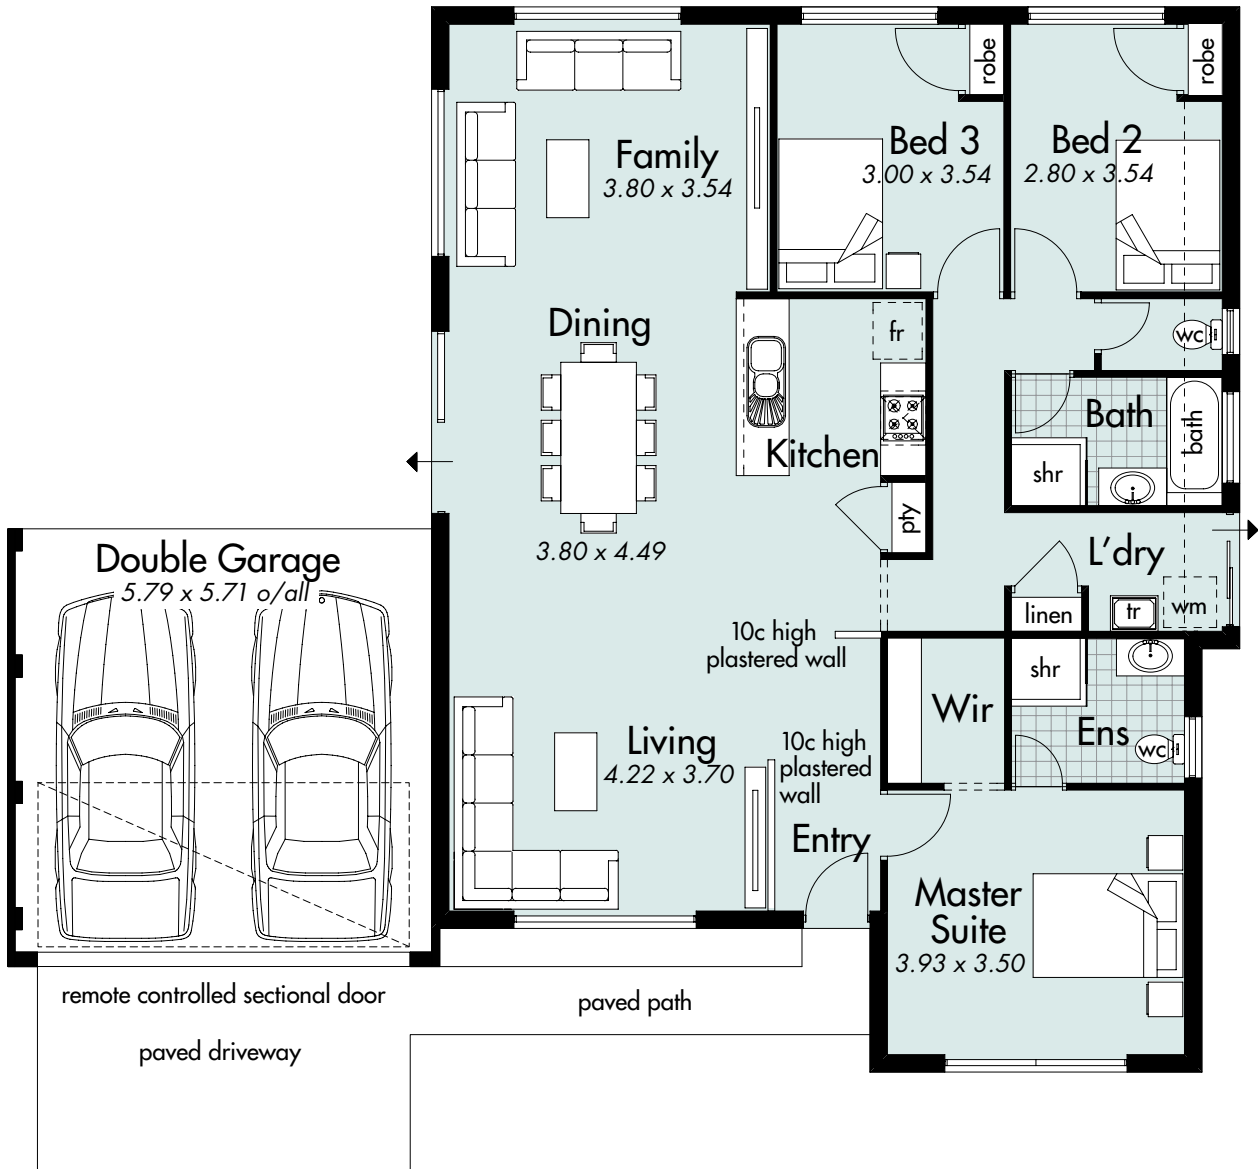

THE OUTLOOK

House area 136.80m²
Total area 169.28m²
House width 16.19m
House depth 14.09m

Metro Ph: (08) 9333 4010
South West Ph: (08) 9780 9333
Geraltion Ph: (08) 9921 8835

Display Centre Opening Times
 Monday and Wednesday 2-5pm
 Saturday, Sunday and Public Holidays 1-5pm