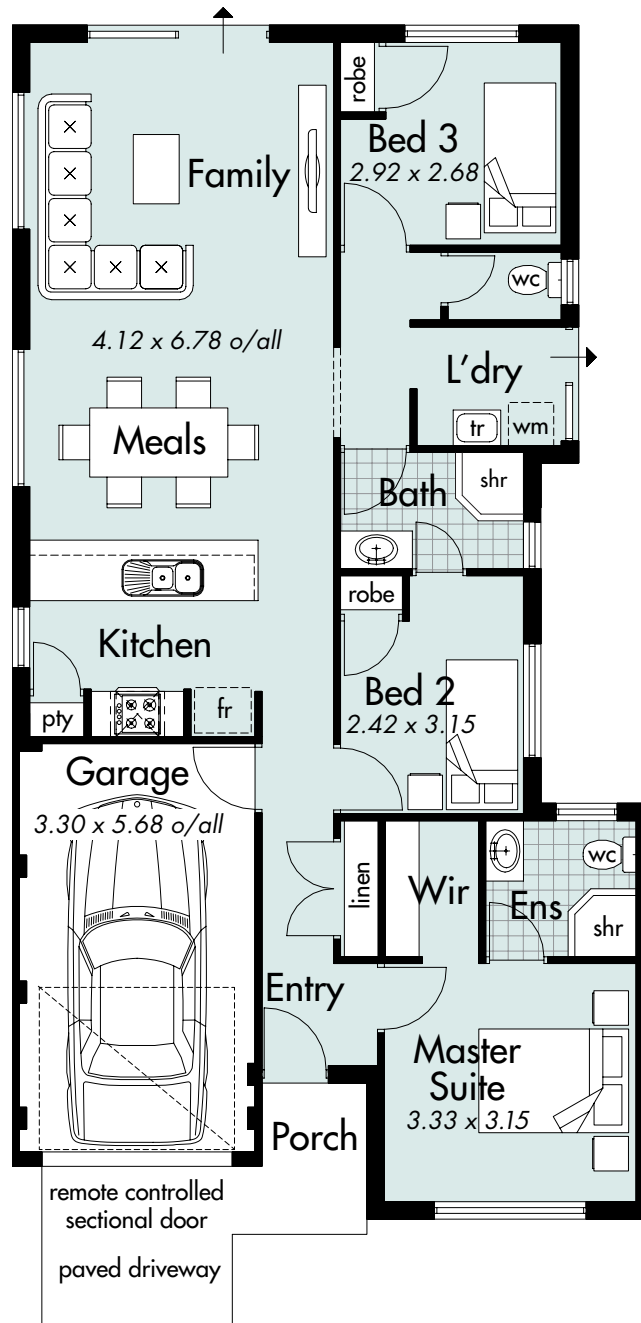

THE NOLLAMARA

House area 98.59m²
Total area 118.16m²
House width 8.48m
House depth 15.79m

Metro Ph: (08) 9333 4010
South West Ph: (08) 9780 9333
Geralton Ph: (08) 9921 8835

Display Centre Opening Times
 Monday and Wednesday 2-5pm
 Saturday, Sunday and Public Holidays 1-5pm