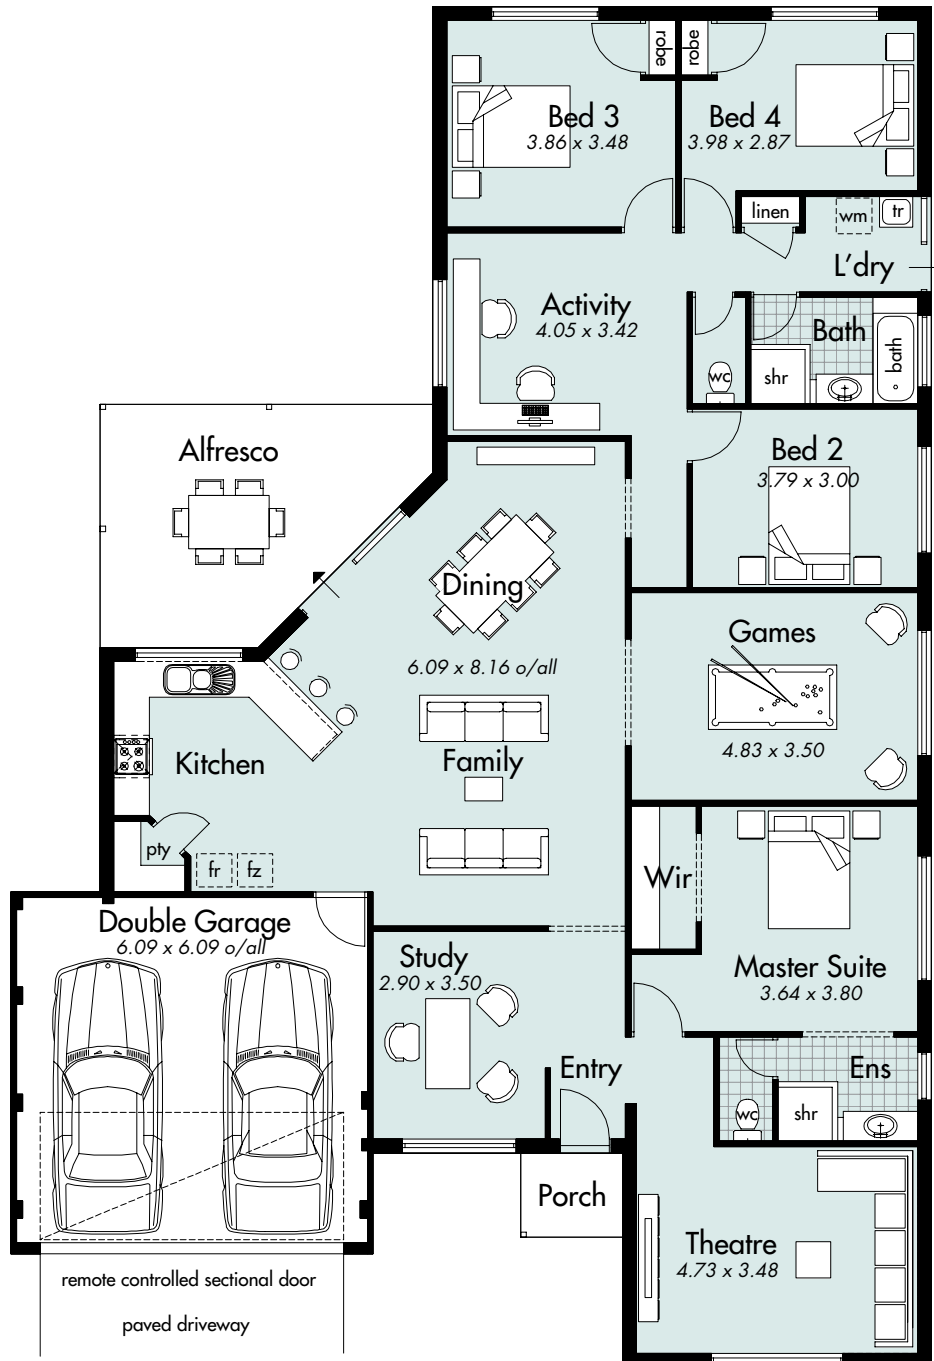

THE LUXE

House area 213.10m²
Total area 270.46m²
House width 15.49m
House depth 22.89m

Metro Ph: (08) 9333 4010
South West Ph: (08) 9780 9333
Geraltion Ph: (08) 9921 8835

Display Centre Opening Times
 Monday and Wednesday 2-5pm
 Saturday, Sunday and Public Holidays 1-5pm