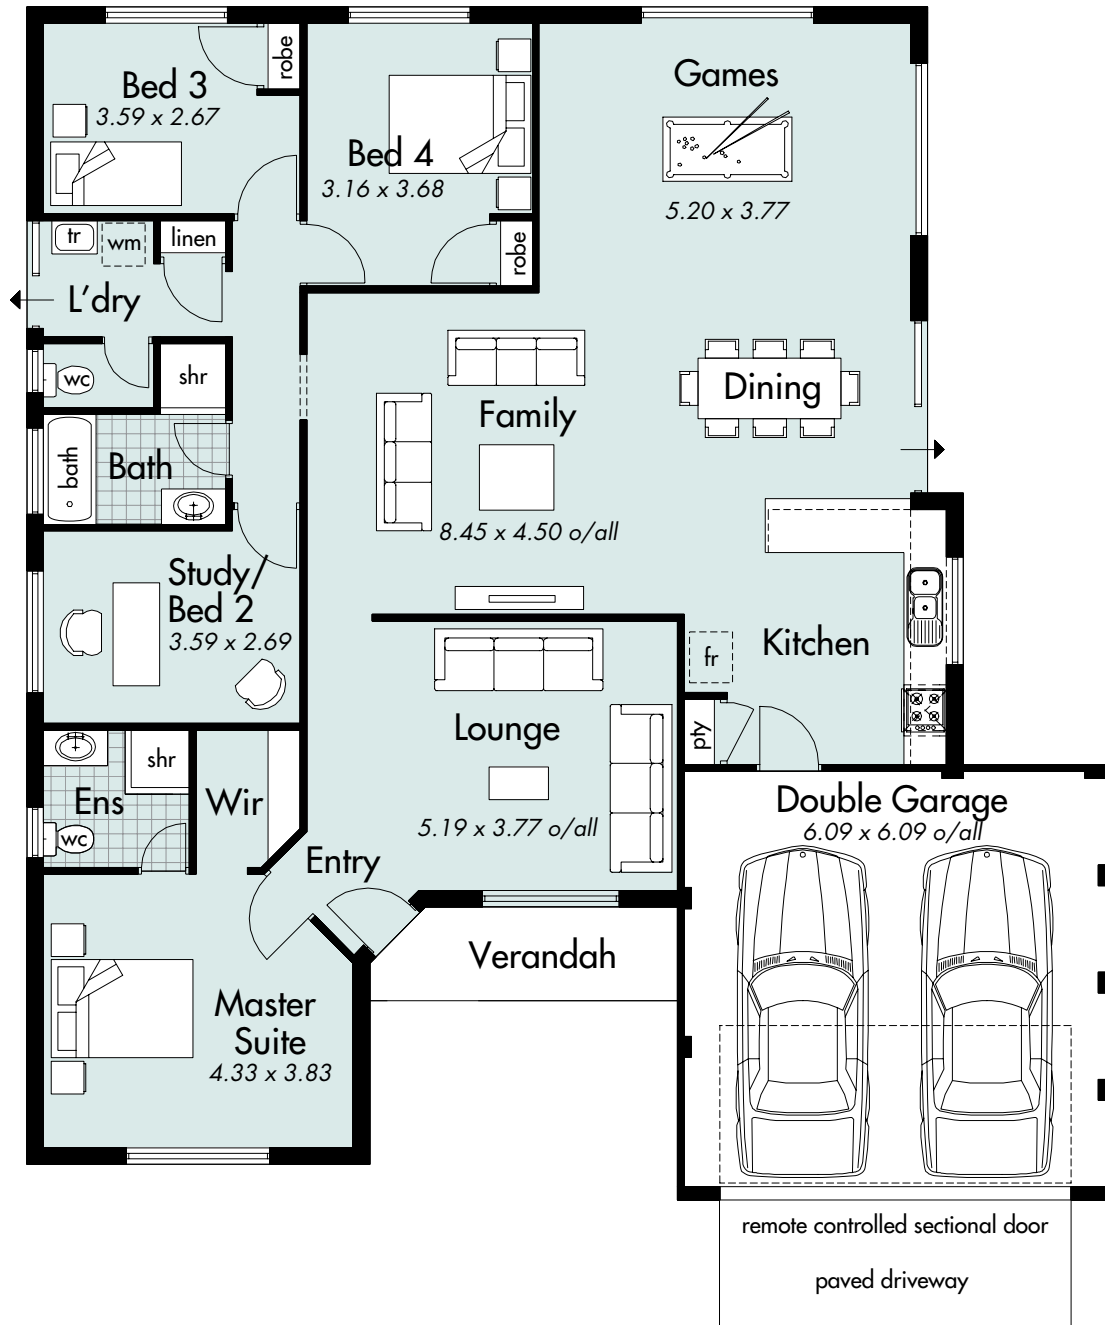

THE LIBERTY

House area 171.54m²
Total area 213.44m²
House width 15.19m
House depth 16.69m

Metro Ph: (08) 9333 4010
South West Ph: (08) 9780 9333
Geraldton Ph: (08) 9921 8835

Display Centre Opening Times
 Monday and Wednesday 2-5pm
 Saturday, Sunday and Public Holidays 1-5pm