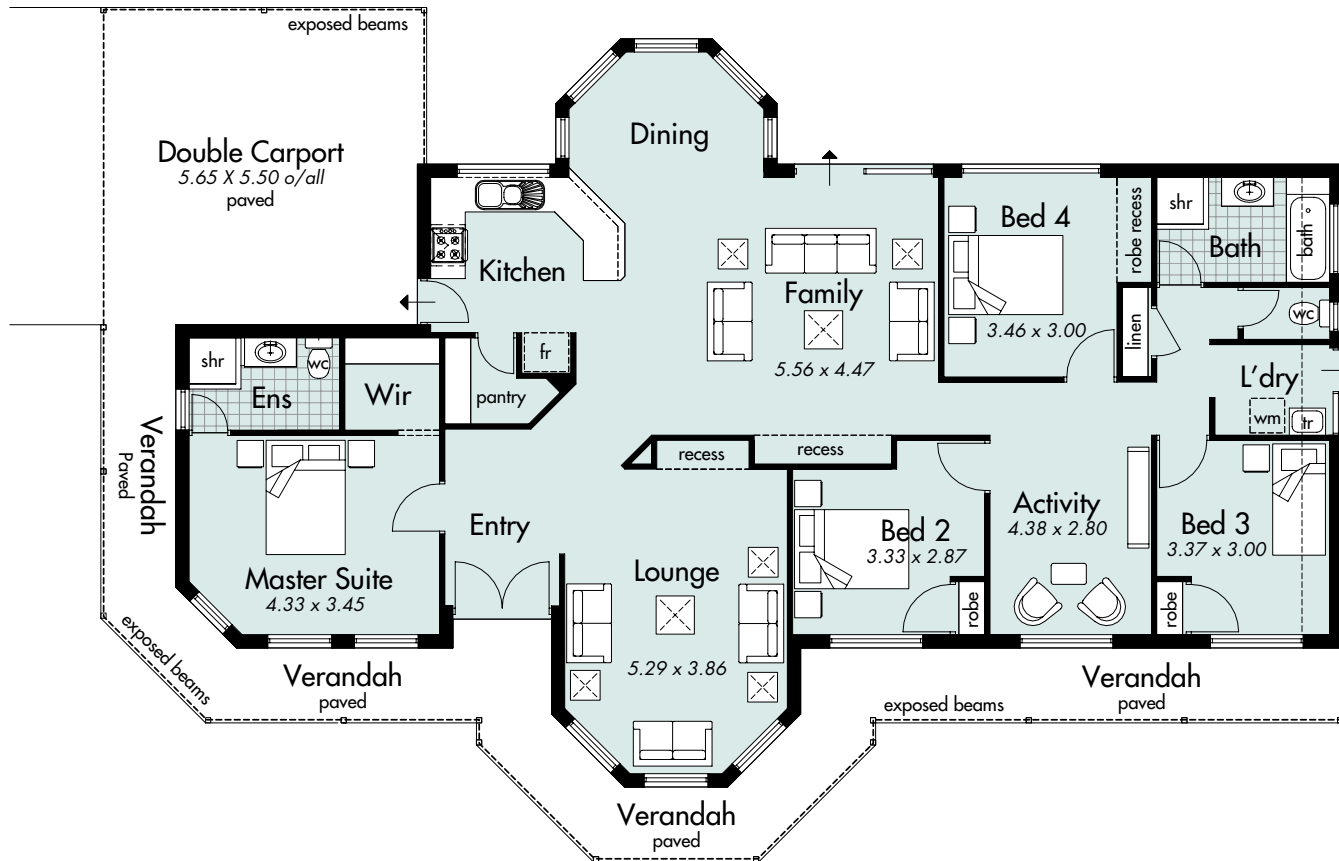

THE HABITAT

House area 172.60m² **House width** 21.52m
Total area 242.00m² **House depth** 14.82m

Metro Ph: (08) 9333 4010
South West Ph: (08) 9780 9333
Geralton Ph: (08) 9921 8835

Display Centre Opening Times
 Monday and Wednesday 2-5pm
 Saturday, Sunday and Public Holidays 1-5pm