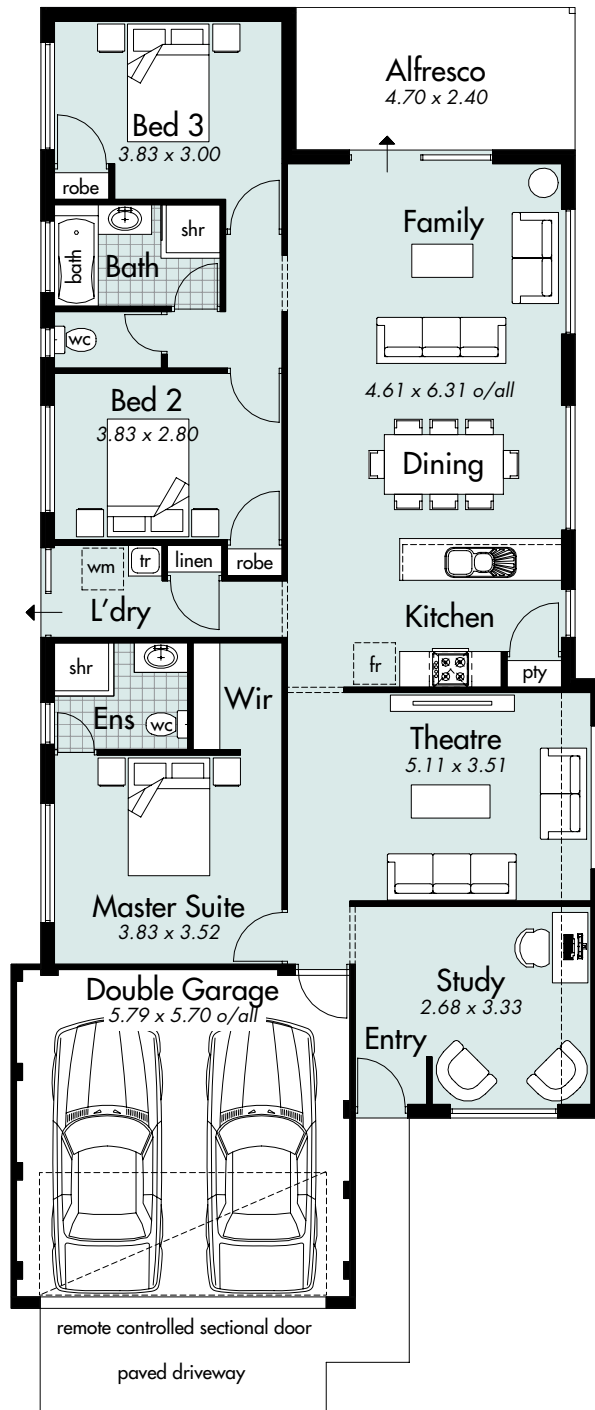

THE FORTITUDE

House area 147.44m²
Total area 191.54m²
House width 9.99m
House depth 21.89m

Metro Ph: (08) 9333 4010
South West Ph: (08) 9780 9333
Geraltion Ph: (08) 9921 8835

Display Centre Opening Times
 Monday and Wednesday 2-5pm
 Saturday, Sunday and Public Holidays 1-5pm