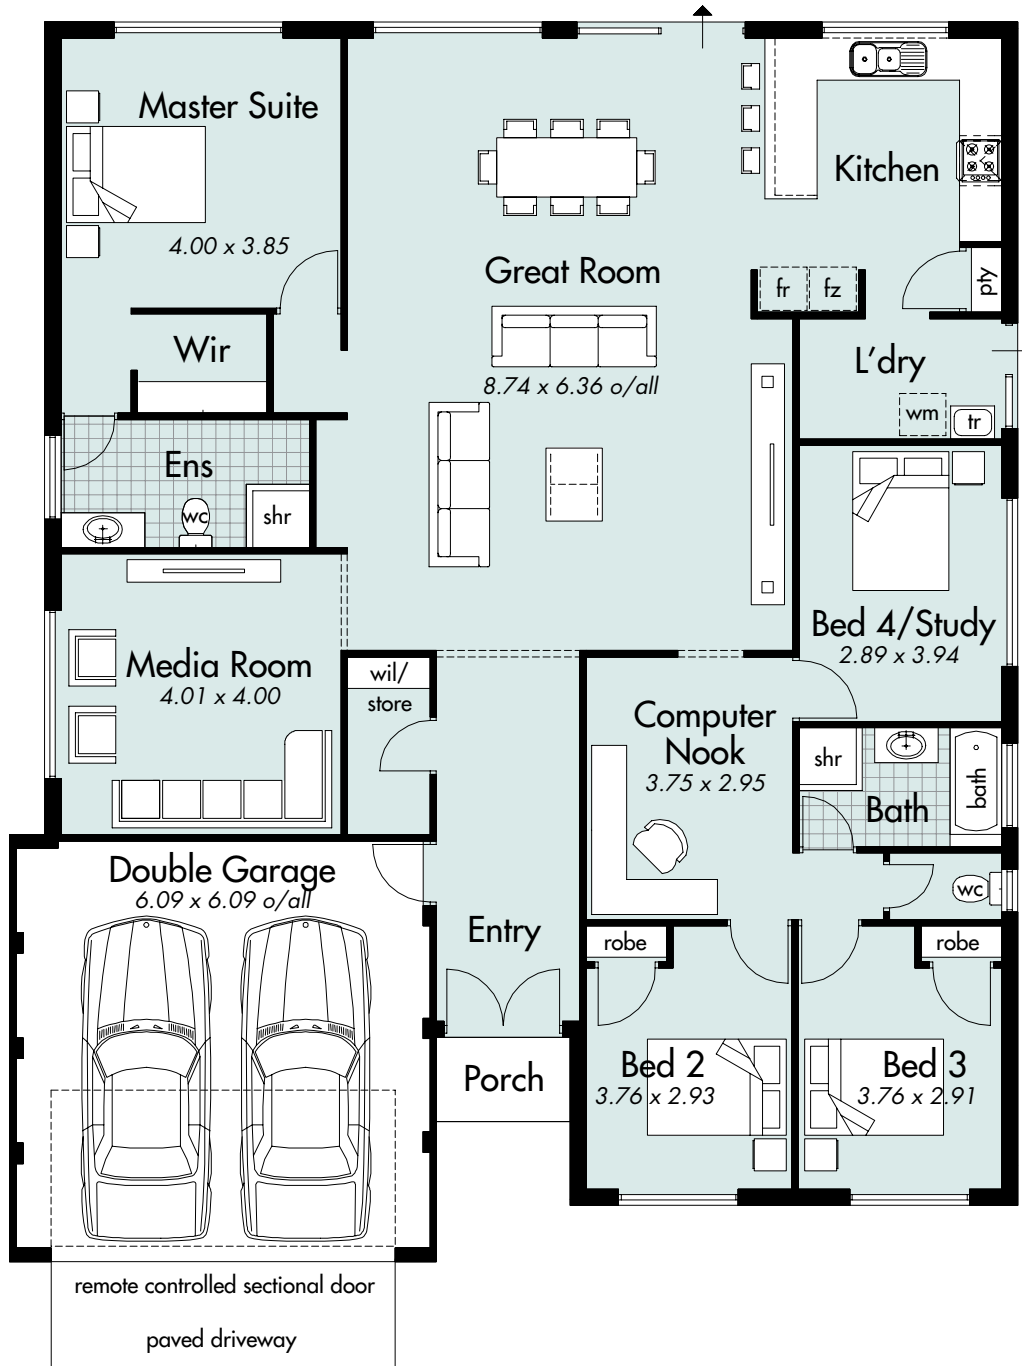

THE ESTATE

House area 201.29m²
Total area 239.82m²
House width 14.39m
House depth 17.69m

Metro Ph: (08) 9333 4010
South West Ph: (08) 9780 9333
Geraltion Ph: (08) 9921 8835

Display Centre Opening Times
 Monday and Wednesday 2-5pm
 Saturday, Sunday and Public Holidays 1-5pm