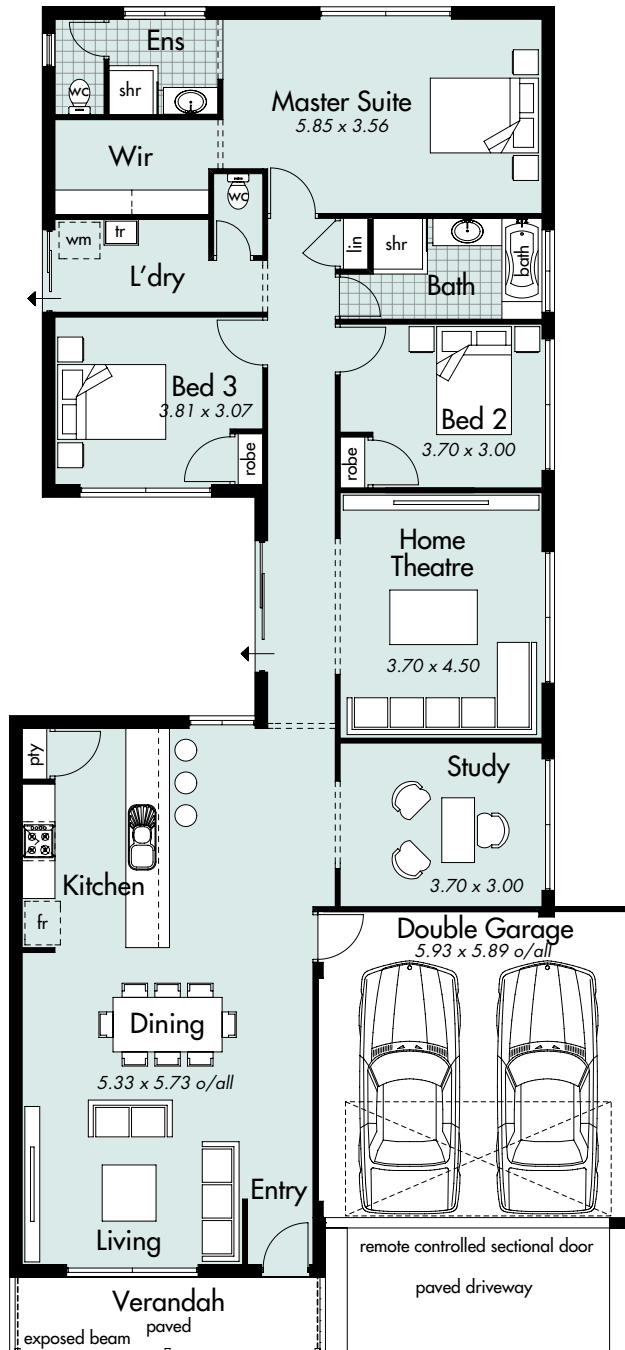

THE CHAMPION

House area 180.42m²
Total area 222.38m²
House width 11.49m
House depth 24.69m

Metro Ph: (08) 9333 4010
South West Ph: (08) 9780 9333
Geraltion Ph: (08) 9921 8835

Display Centre Opening Times
 Monday and Wednesday 2-5pm
 Saturday, Sunday and Public Holidays 1-5pm