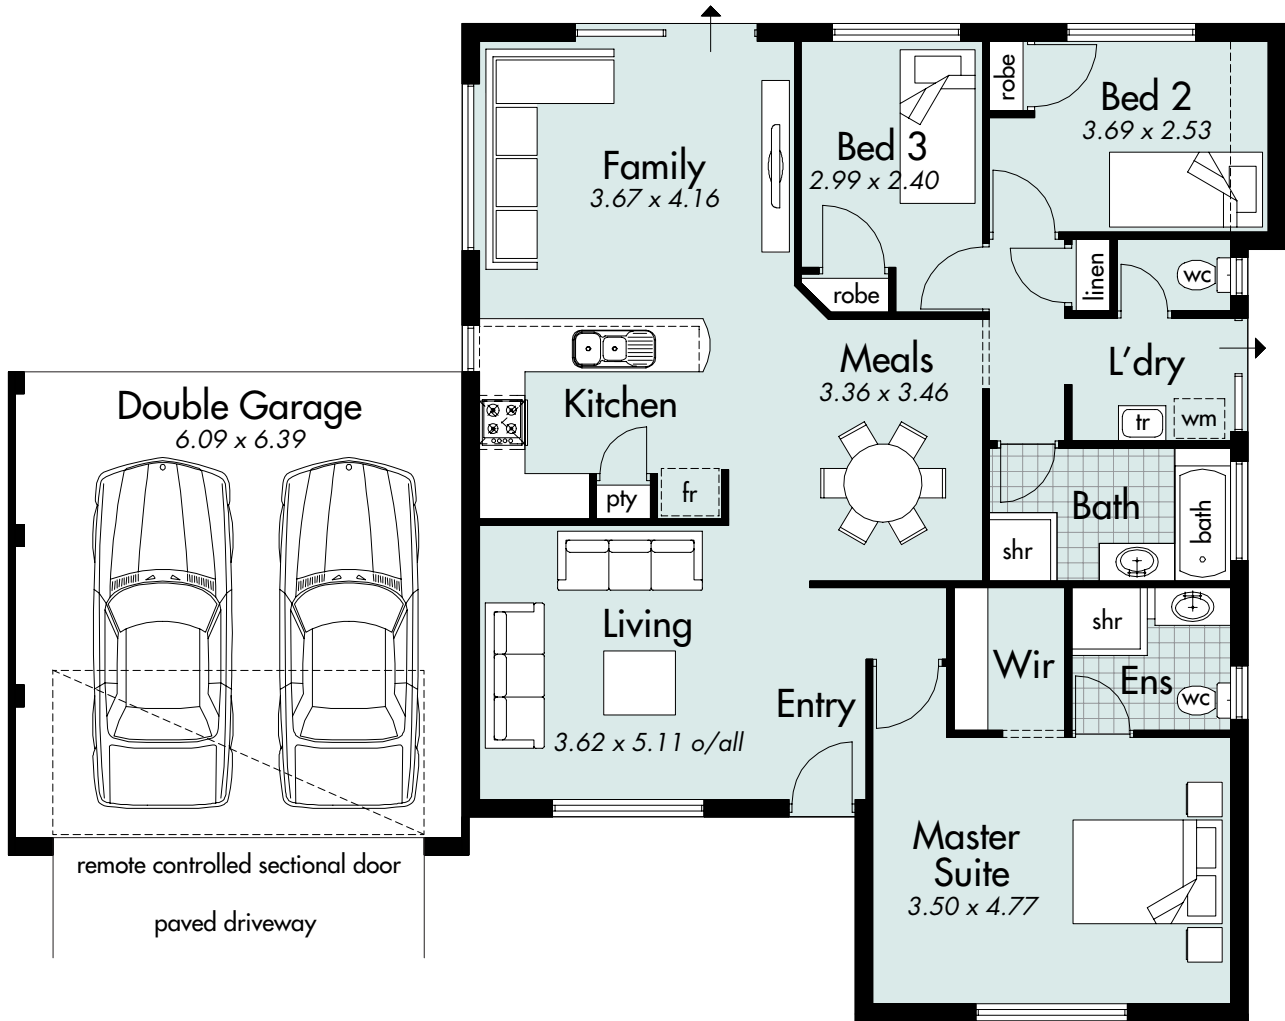

THE BAYVIEW 3x2

House area 124.49m²
Total area 162.88m²
House width 16.39m
House depth 13.19m

Metro Ph: (08) 9333 4010
South West Ph: (08) 9780 9333
Geraltion Ph: (08) 9921 8835

Display Centre Opening Times
 Monday and Wednesday 2-5pm
 Saturday, Sunday and Public Holidays 1-5pm