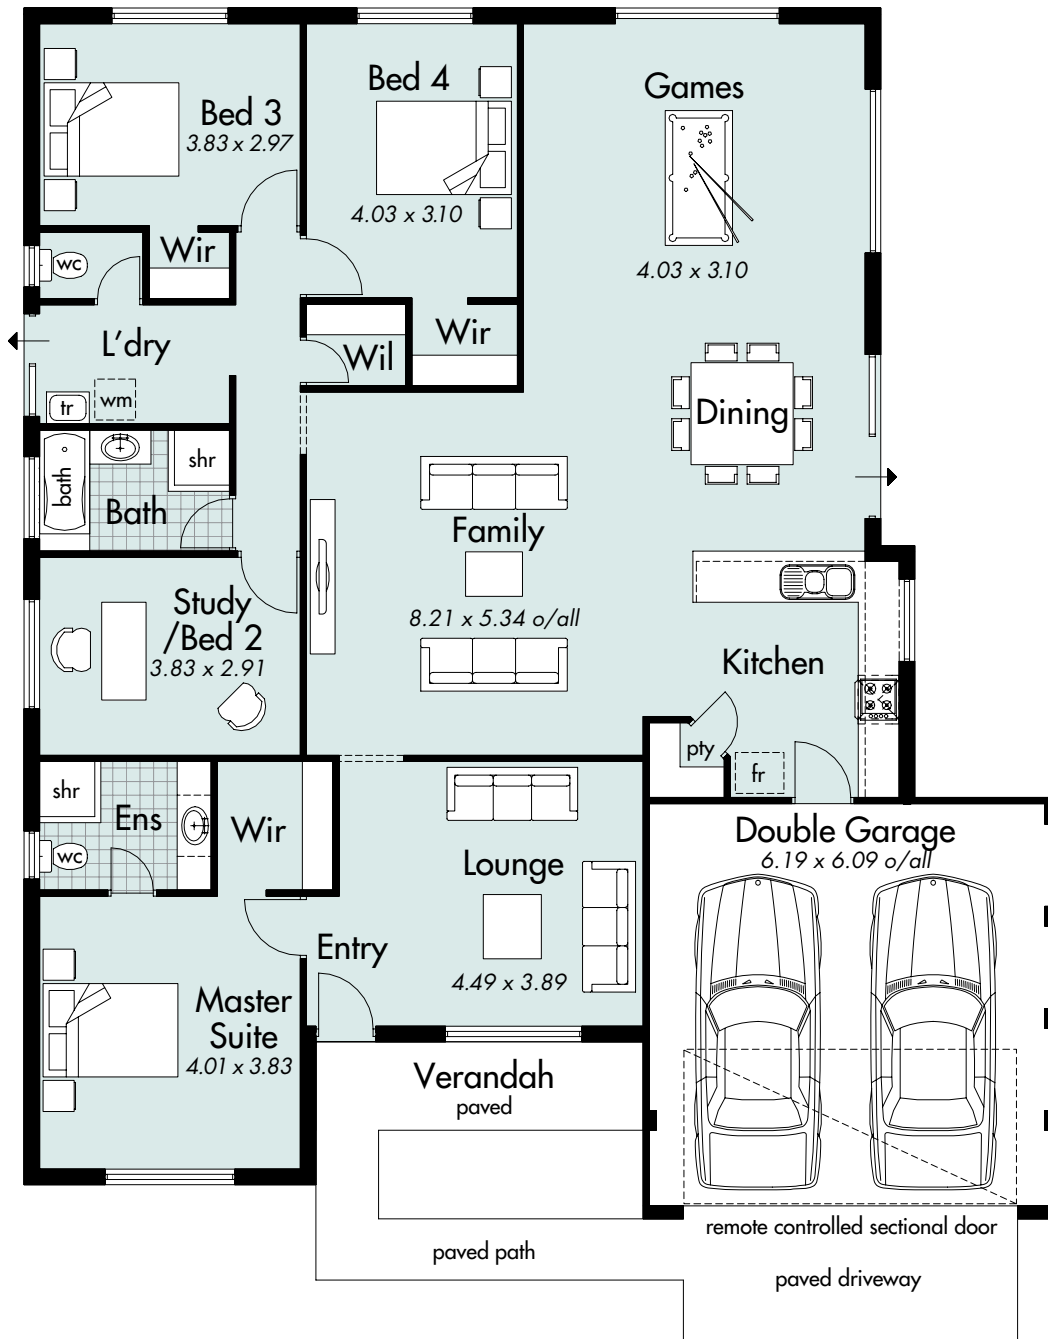

THE AZTEC

House area 190.25m²
Total area 233.52m²
House width 15.19m
House depth 17.79m

Metro Ph: (08) 9333 4010
South West Ph: (08) 9780 9333
Geralton Ph: (08) 9921 8835

Display Centre Opening Times
 Monday and Wednesday 2-5pm
 Saturday, Sunday and Public Holidays 1-5pm