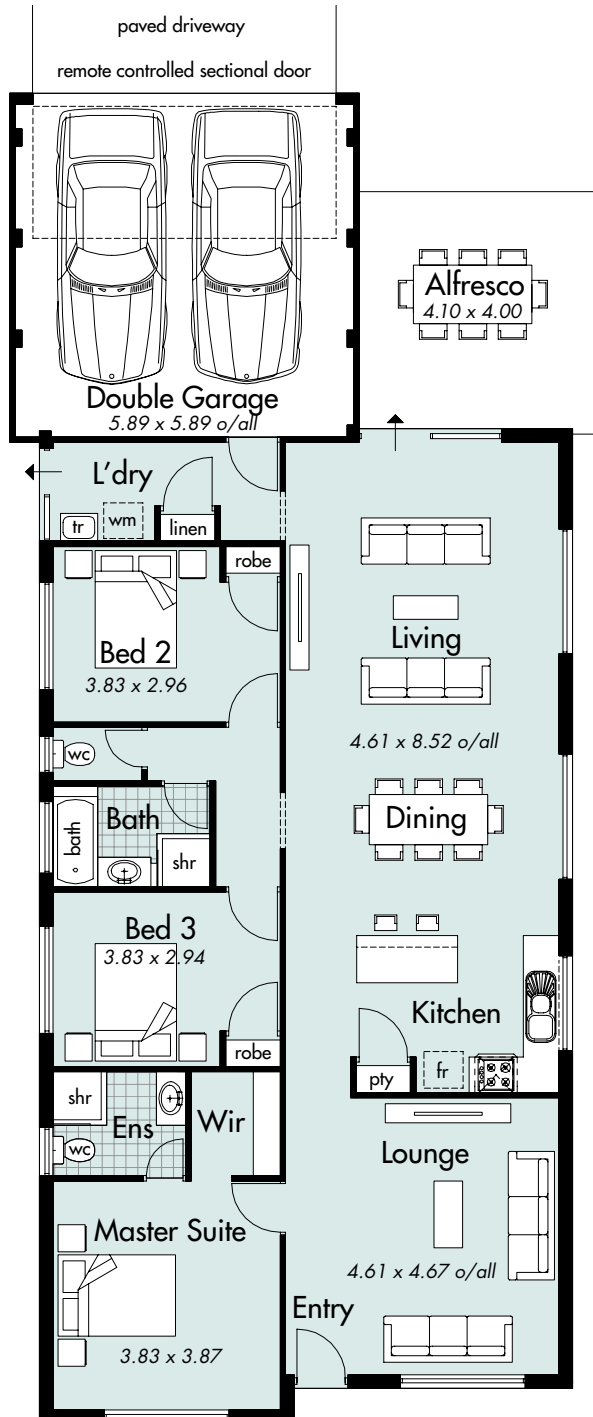

THE ASPIRE

House area 147.38m²
Total area 198.02m²
House width 9.99m
House depth 22.45m

Metro Ph: (08) 9333 4010
South West Ph: (08) 9780 9333
Geraltion Ph: (08) 9921 8835

Display Centre Opening Times
 Monday and Wednesday 2-5pm
 Saturday, Sunday and Public Holidays 1-5pm