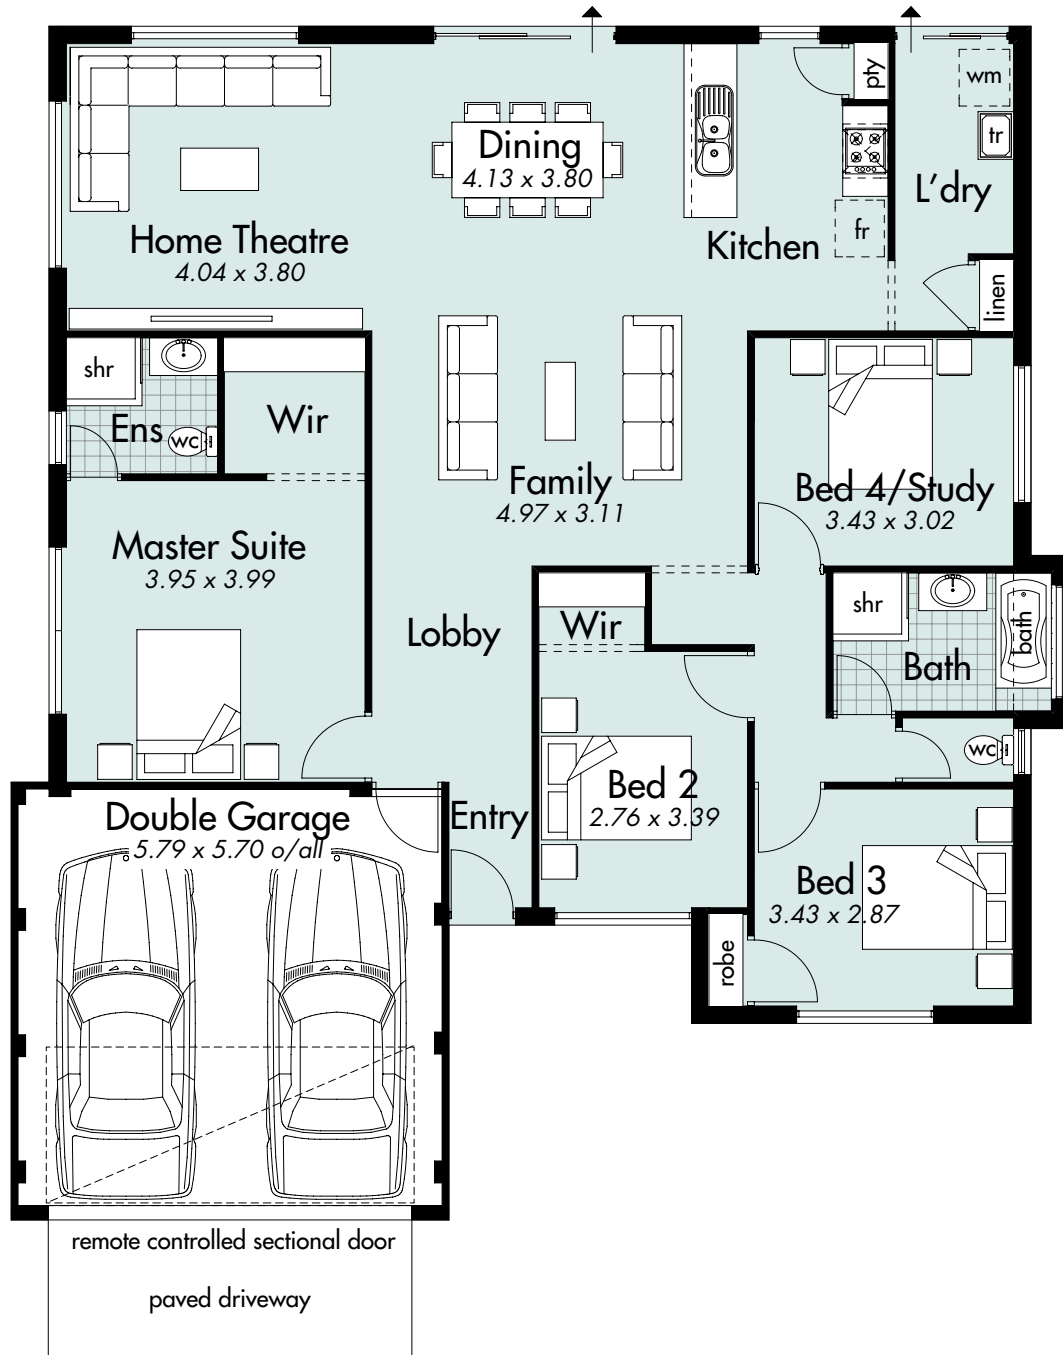

THE APEX

House area 152.07m²
Total area 184.96m²
House width 13.99m
House depth 15.79m

Metro Ph: (08) 9333 4010
South West Ph: (08) 9780 9333
Geraltion Ph: (08) 9921 8835
Display Centre Opening Times
 Monday and Wednesday 2-5pm
 Saturday, Sunday and Public Holidays 1-5pm